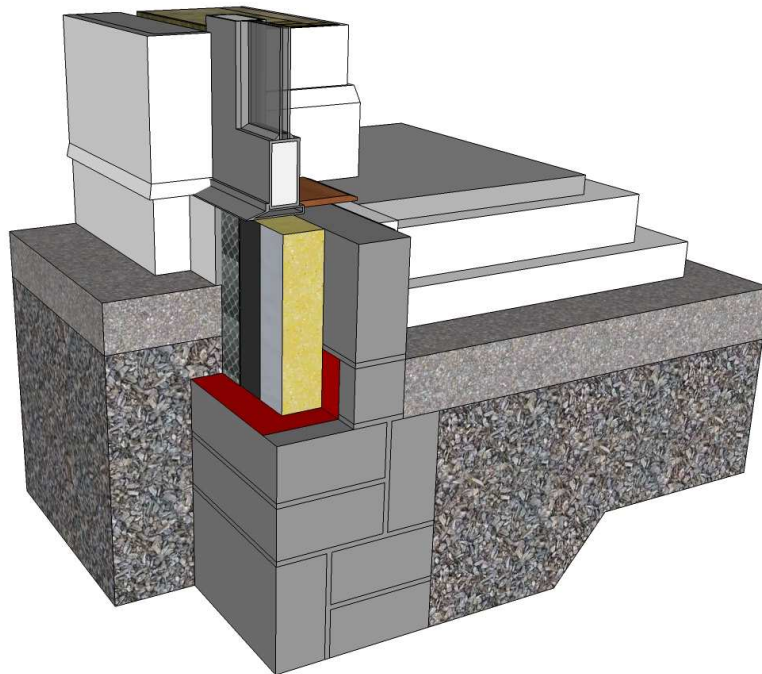

DOOR THRESHOLD

U-VALUE
N/A
Notes:

Copyright 2013
RECEIVED, INSPECTED,
AND APPROVED -
DATE - _____
SIGN - _____

Timbertech Homes Ltd.
Ballinakill Yard,
Enfield,
Co. Meath
Tel : ++353 (0) 46 954 2854

Title: Door Threshold	Date: 11.01.2013
Scale: 1:10 on A4	Detail: 8