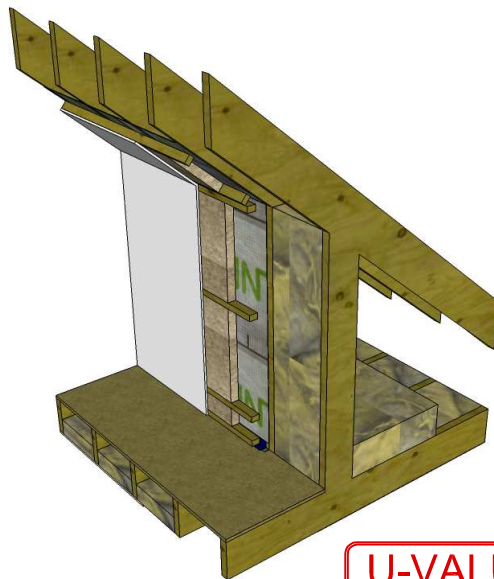

7D

DWARF WALL (wool insulation)

U-VALUE
0.17

Notes:

Copyright 2014
RECEIVED, INSPECTED,
AND APPROVED -
DATE - _____
SIGN - _____

Timbertech Homes Ltd.

Ballinakill Yard,
Enfield,
Co. Meath

Tel : ++353 (0) 46 954 2854

Title: 184mm Dwarf Wall (wool)

Date:
07.12.2015

Scale: 1:10 on A4

Detail: 7D