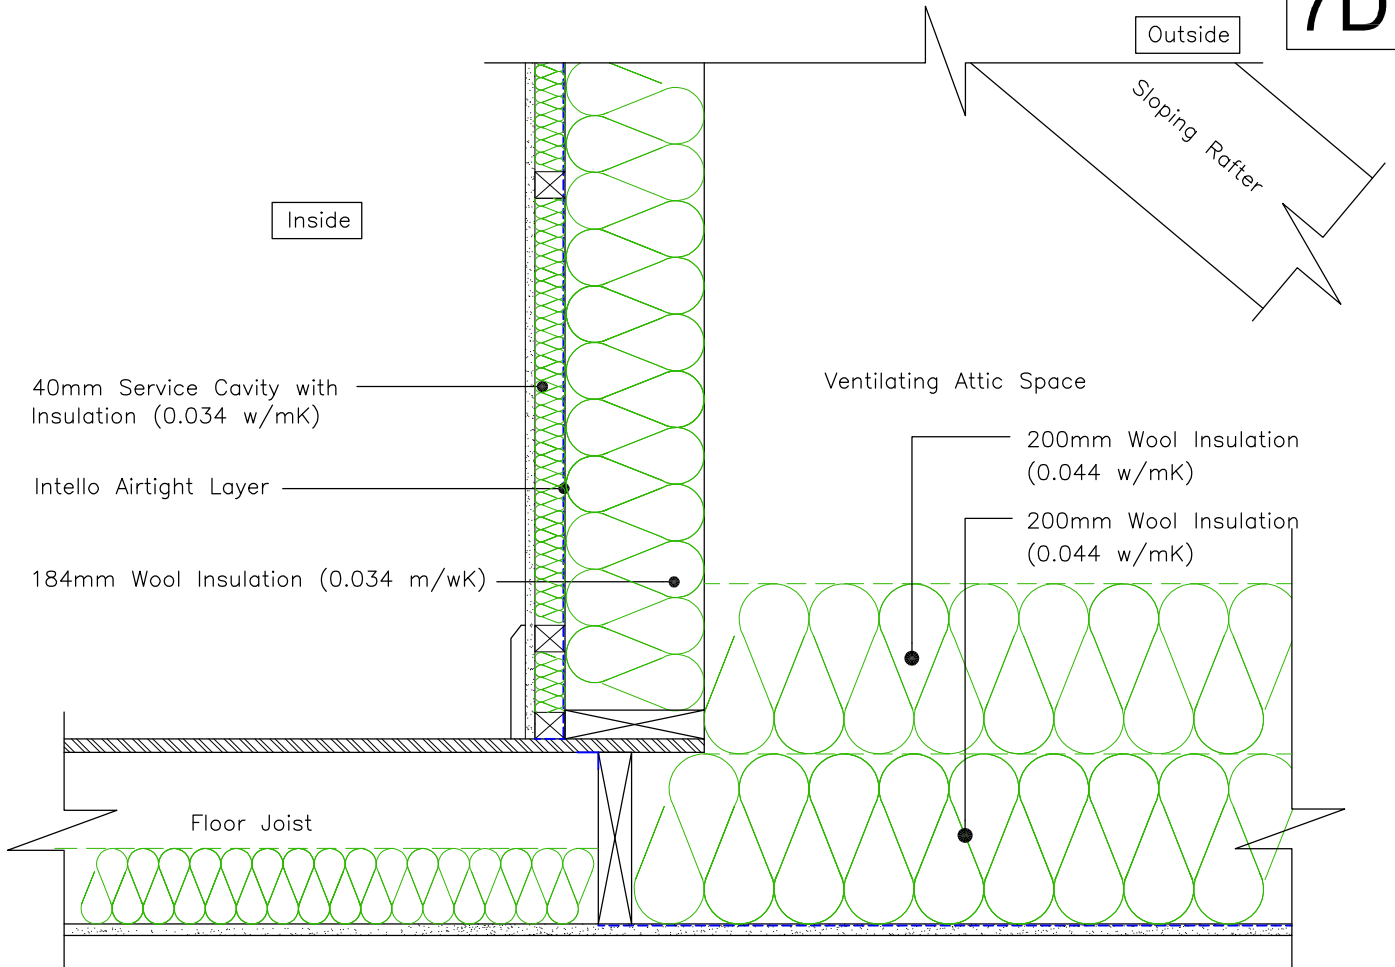

7D

DWARF WALL (wool insulation)

U-VALUE
0.17

Notes:

Copyright 2014
RECEIVED, INSPECTED,
AND APPROVED -
DATE - _____
SIGN - _____

Timbertech Homes Ltd.

Ballinakill Yard,
Enfield,
Co. Meath

Tel : ++353 (0) 46 954 2854

Title: 184mm Dwarf Wall (wool)

Date:
07.12.2015

Scale: 1:10 on A4

Detail: 7D