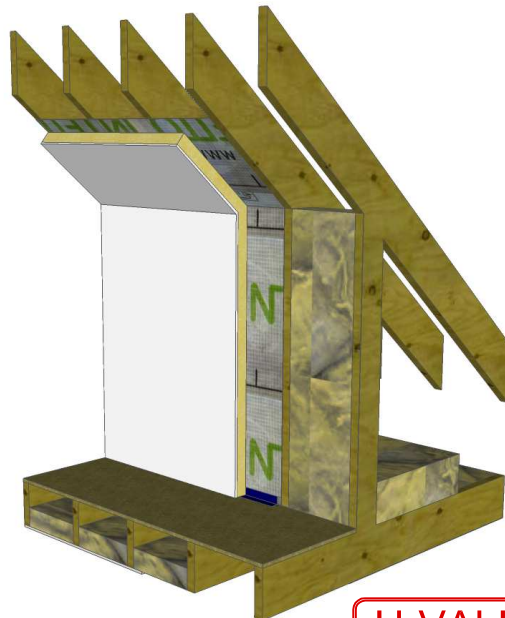

DWARF WALL (wool insulation & PIR)

U-VALUE
0.18

Notes:

Copyright 2013
RECEIVED, INSPECTED,
AND APPROVED -
DATE - _____
SIGN - _____

Timbertech Homes Ltd.
Ballinakill Yard,
Enfield,
Co. Meath
Tel : ++353 (0) 46 954 2854

Title: Dwarf Wall (wool & PIR)	Date: 11.01.2013
Scale: 1:10 on A4	Detail: 7B