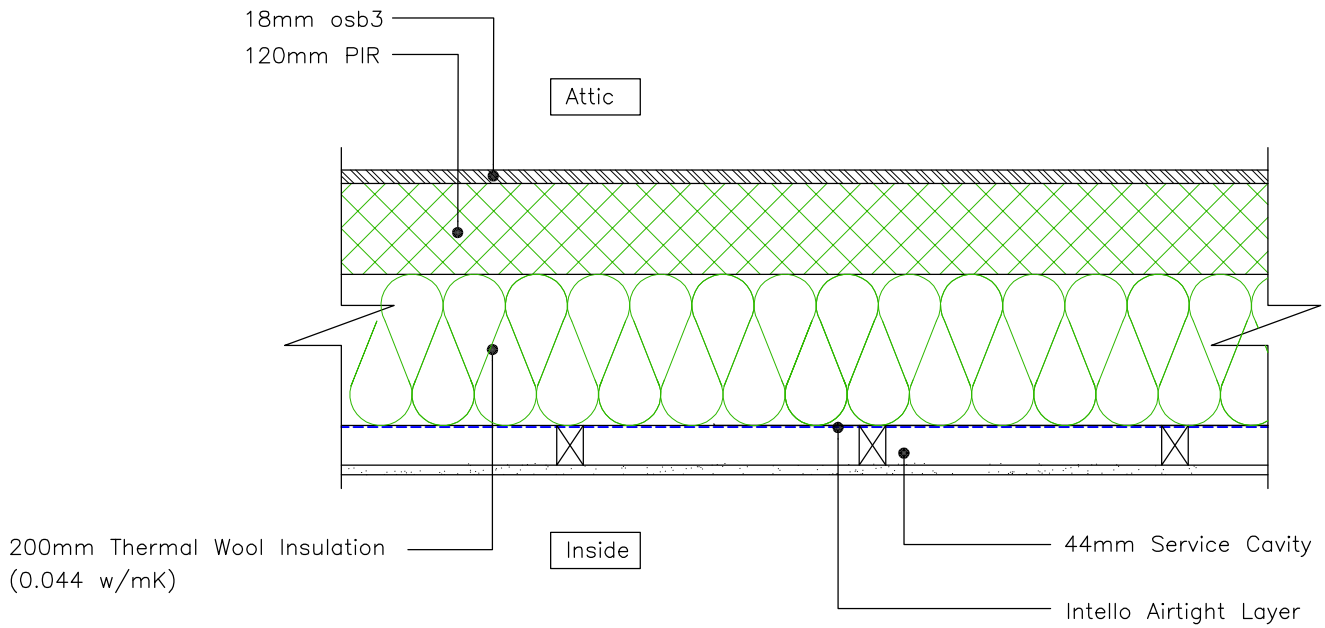

5L

HORIZONTAL CEILING (cellulose & PIR deck to attic)

U-VALUE
0.10

Notes:

Copyright 2015
RECEIVED, INSPECTED,
AND APPROVED -
DATE - _____
SIGN - _____

Timbertech Homes Ltd.
Ballinakill Yard,
Enfield,
Co. Meath
Tel : ++353 (0) 46 954 2854

Title: Horizontal Ceiling - wool insulation & 120mm PIR	Date: 13.02.2015
Scale: 1:10 on A4	Detail: 5L