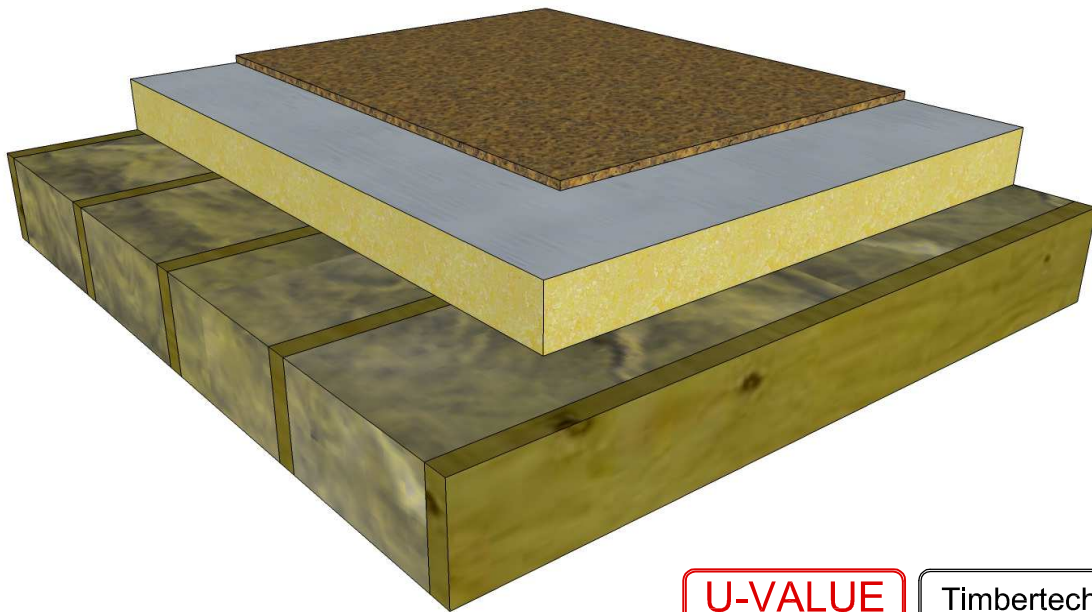

5L

HORIZONTAL CEILING (cellulose & PIR deck to attic)

U-VALUE
0.10

Notes:

Copyright 2015
RECEIVED, INSPECTED,
AND APPROVED -
DATE - _____
SIGN - _____

Timbertech Homes Ltd.
Ballinakill Yard,
Enfield,
Co. Meath
Tel : ++353 (0) 46 954 2854

Title: Horizontal Ceiling - wool insulation & 120mm PIR	Date: 13.02.2015
Scale: 1:10 on A4	Detail: 5L