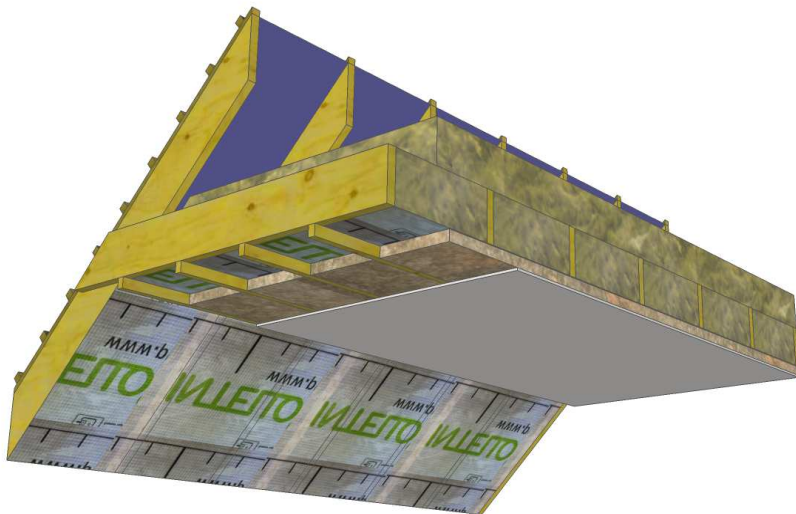

5K

**HORIZONTAL CEILING (wool insulation)**

**U-VALUE**  
**0.10**

Notes:

Copyright 2014  
RECEIVED, INSPECTED,  
AND APPROVED -  
DATE - \_\_\_\_\_  
SIGN - \_\_\_\_\_

**Timbertech Homes Ltd.**  
Ballinakill Yard,  
Enfield,  
Co. Meath  
Tel : ++353 (0) 46 954 2854

Title: Horizontal Ceiling - wool Insulation	Date: 31.01.2014
Scale: 1:10 on A4	Detail: 5K