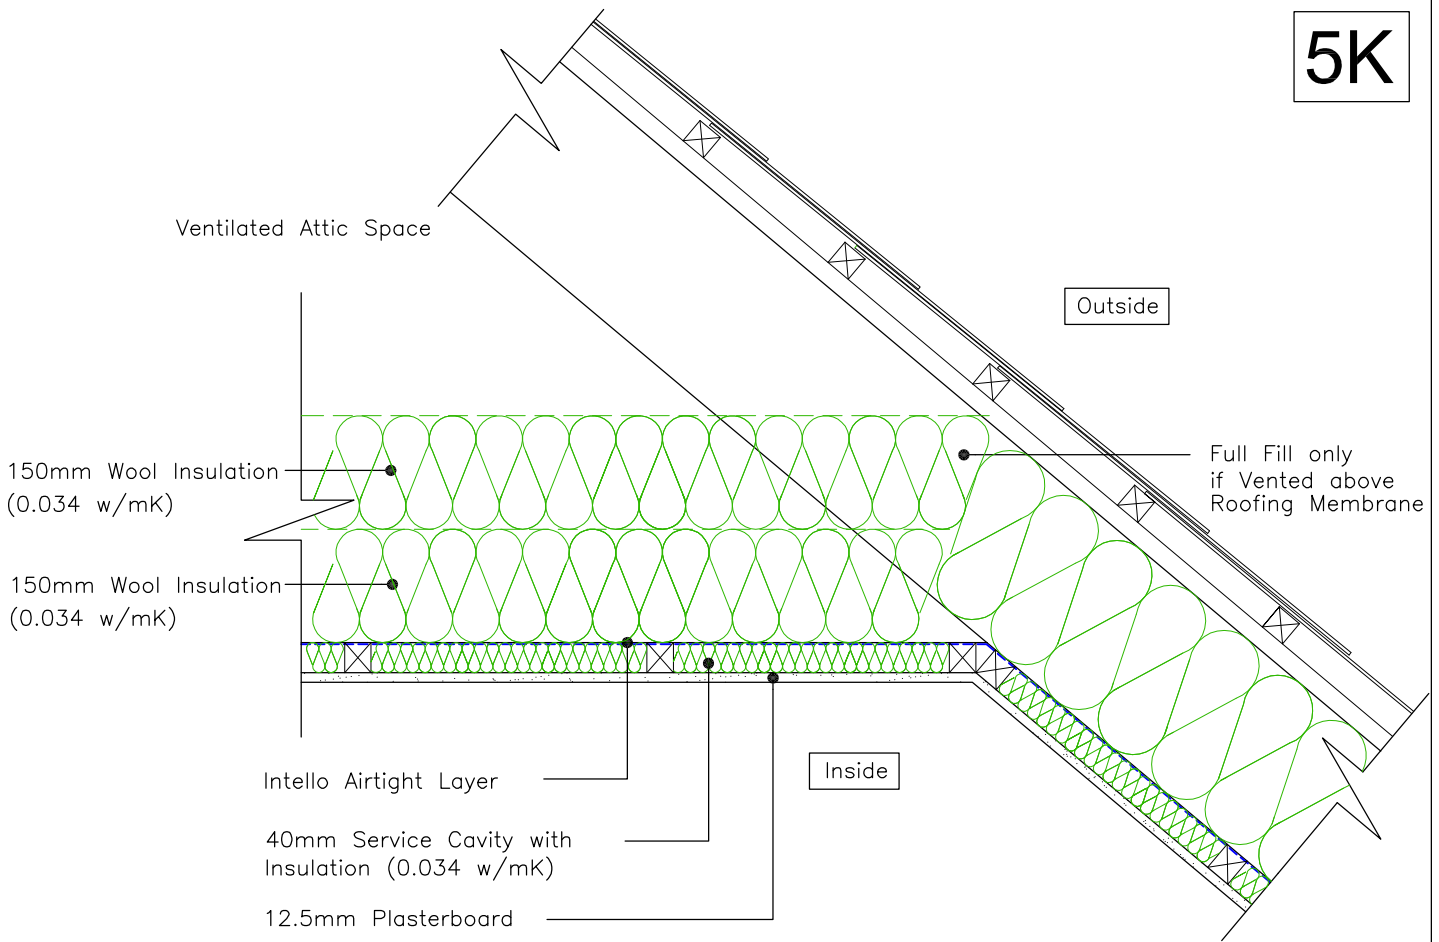

5K

**HORIZONTAL CEILING (wool insulation)**

**U-VALUE**  
**0.10**

Notes:

Copyright 2014  
RECEIVED, INSPECTED,  
AND APPROVED -  
DATE - \_\_\_\_\_  
SIGN - \_\_\_\_\_

**Timbertech Homes Ltd.**  
Ballinakill Yard,  
Enfield,  
Co. Meath  
Tel : ++353 (0) 46 954 2854

Title: Horizontal Ceiling - wool Insulation	Date: 31.01.2014
Scale: 1:10 on A4	Detail: 5K