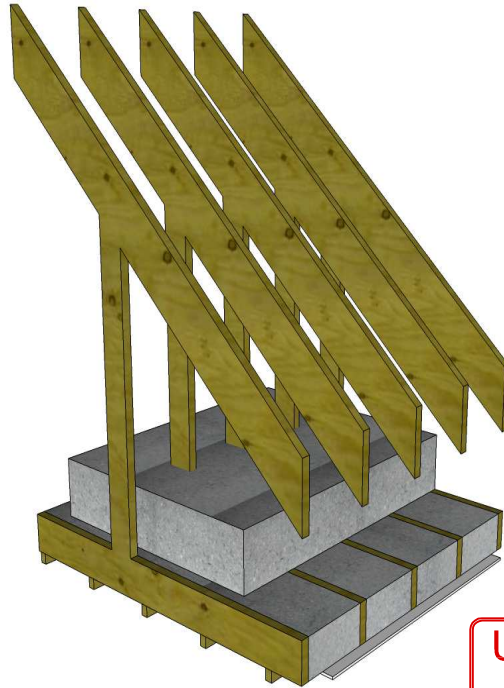

5J

Outside

Ventilated Attic Room

Ventilated Attic Space

Sloping Rafter

400mm Blown Full Fill Cellulose (0.039 w/mK)

450mm Blown Full Fill Cellulose (0.039 w/mK)

Inside

50mm Service Cavity

Intello Airtight Layer

**U-VALUE**  
**0.10**

Notes:

Copyright 2014  
RECEIVED, INSPECTED,  
AND APPROVED -  
DATE - \_\_\_\_\_  
SIGN - \_\_\_\_\_

Timbertech Homes Ltd.

Ballinakill Yard,  
Enfield,  
Co. Meath