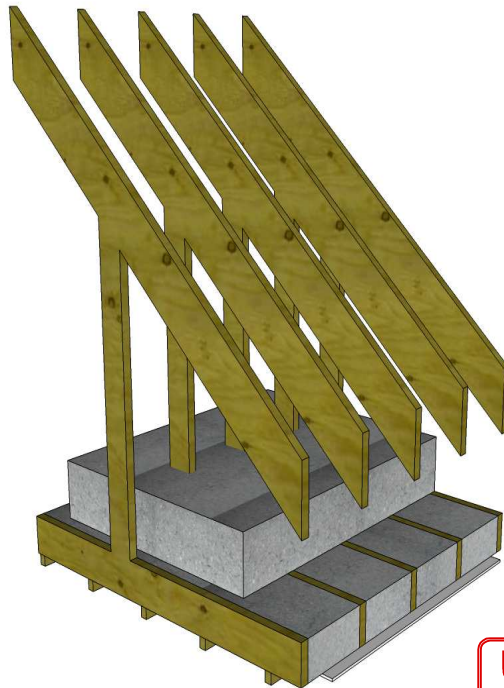

5H
Outside

Ventilated Attic Room

Ventilated Attic Space

Sloping Rafter

450mm Blown Full Fill Cellulose (0.039 w/mK)

450mm Blown Full Fill Cellulose (0.039 w/mK)

Inside

50mm Service Cavity

Intello Airtight Layer

U-VALUE
0.09
Notes:

Timbertech Homes Ltd.
Ballinakill Yard,
Enfield,
Co. Meath
Tel : ++353 (0) 46 954 2854

Copyright 2014
RECEIVED, INSPECTED,
AND APPROVED -
DATE - _____
SIGN - _____

Title: Horizontal Ceiling - 450mm Cellulose	Date: 31.01.2014
Scale: 1:10 on A4	Detail: 5H