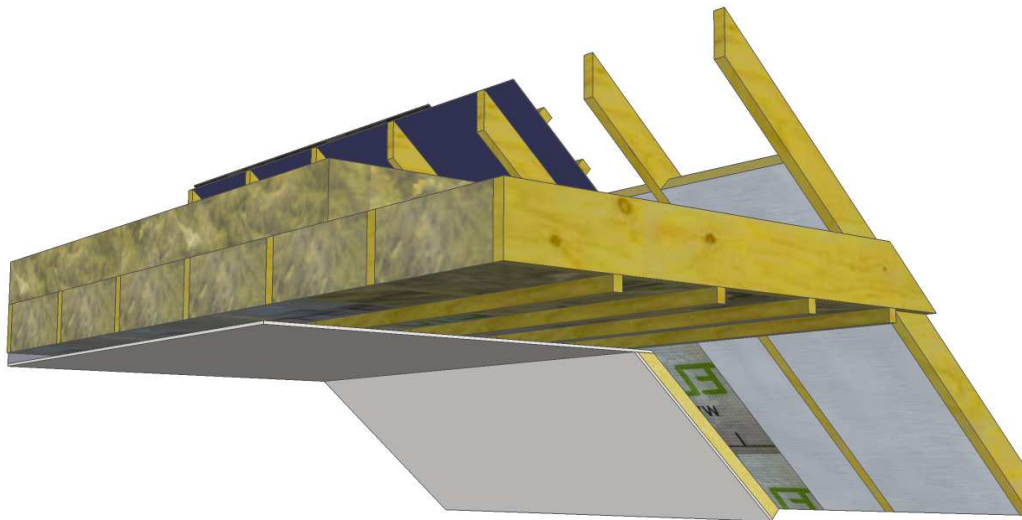

HORIZONTAL CEILING & SLOPING CEILING (wool & PIR insulation)

U-VALUE
 Hor. 0.11
 Slope. 0.19
 Notes:

Timbertech Homes Ltd.
 Ballinakill Yard,
 Enfield,
 Co. Meath
 Tel : ++353 (0) 46 954 2854

Copyright 2013
 RECEIVED, INSPECTED,
 AND APPROVED -
 DATE - _____
 SIGN - _____

Title: Horizontal Ceiling & Sloping Ceiling (wool & PIR)	Date: 11.01.2013
Scale: 1:10 on A4	Detail: 5C