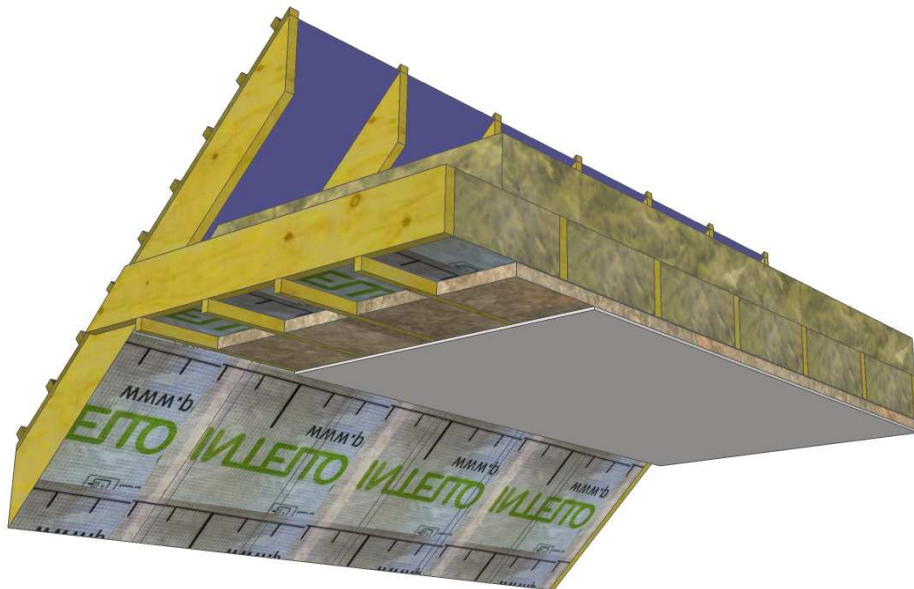

HORIZONTAL CEILING (wool insulation)

U-VALUE
0.10

Notes:

Copyright 2013
RECEIVED, INSPECTED,
AND APPROVED -
DATE - _____
SIGN - _____

Timbertech Homes Ltd.
Ballinakill Yard,
Enfield,
Co. Meath
Tel : ++353 (0) 46 954 2854

Title: Horizontal Ceiling (wool)	Date: 11.01.2013
Scale: 1:10 on A4	Detail: 5