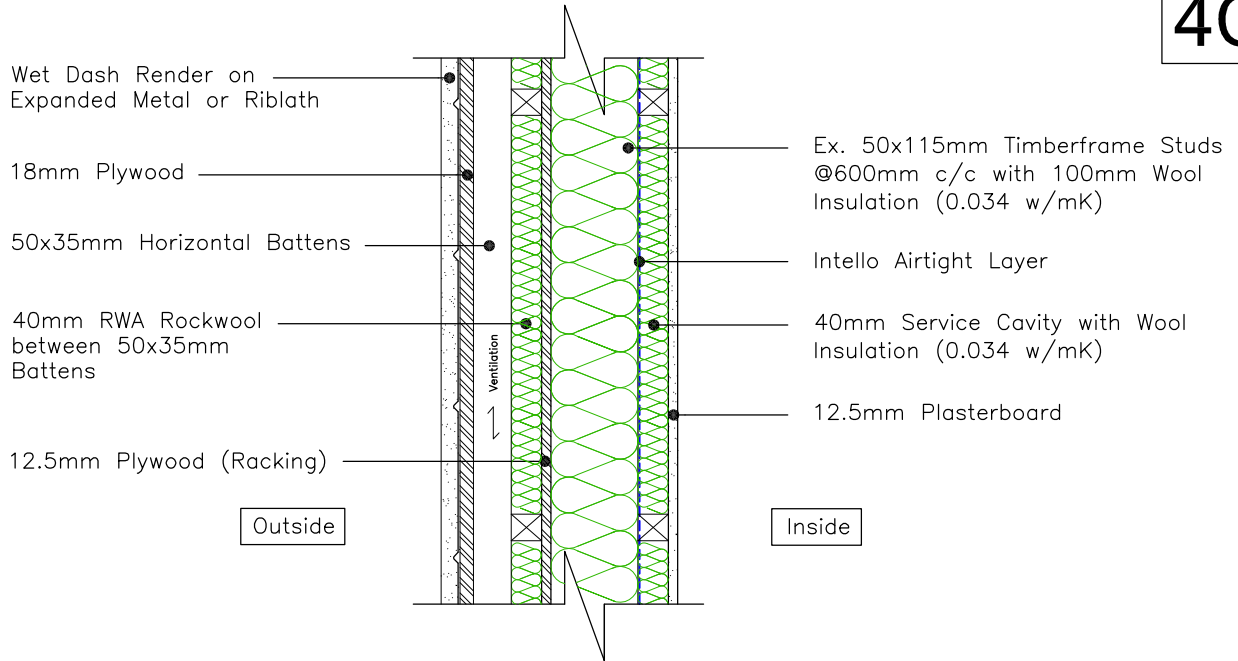

4C

115mm DORMER CHEEK WALL (wool insulation)

**U-VALUE**  
**0.18**

Notes:

Copyright 2013  
RECEIVED, INSPECTED,  
AND APPROVED -  
DATE - \_\_\_\_\_  
SIGN - \_\_\_\_\_

Timbertech Homes Ltd.

Ballinakill Yard,  
Enfield,  
Co. Meath

Tel : ++353 (0) 46 954 2854

Title: 115mm Dormer Cheek Wall  
(wool)

Date:  
11.01.2013

Scale: 1:10 on A4

Detail: 4C