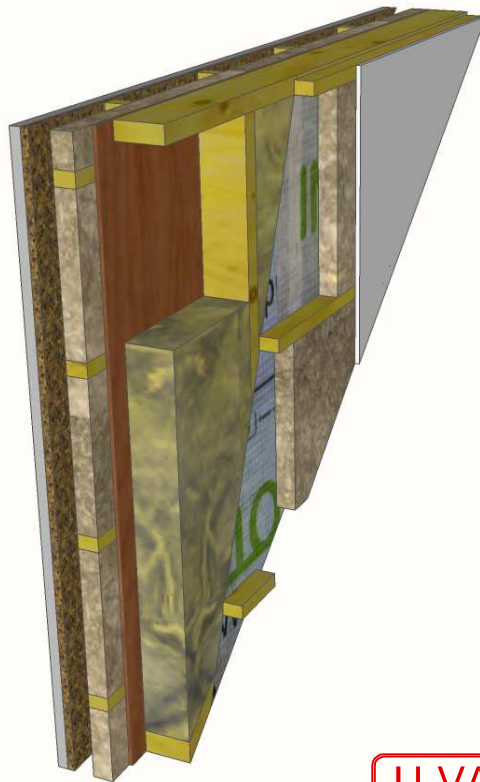

4C

115mm DORMER CHEEK WALL (wool insulation)

**U-VALUE**  
**0.18**

Notes:

Copyright 2013  
RECEIVED, INSPECTED,  
AND APPROVED -  
DATE - \_\_\_\_\_  
SIGN - \_\_\_\_\_

Timbertech Homes Ltd.

Ballinakill Yard,  
Enfield,  
Co. Meath

Tel : ++353 (0) 46 954 2854

Title: 115mm Dormer Cheek Wall  
(wool)

Date:  
11.01.2013

Scale: 1:10 on A4

Detail: 4C