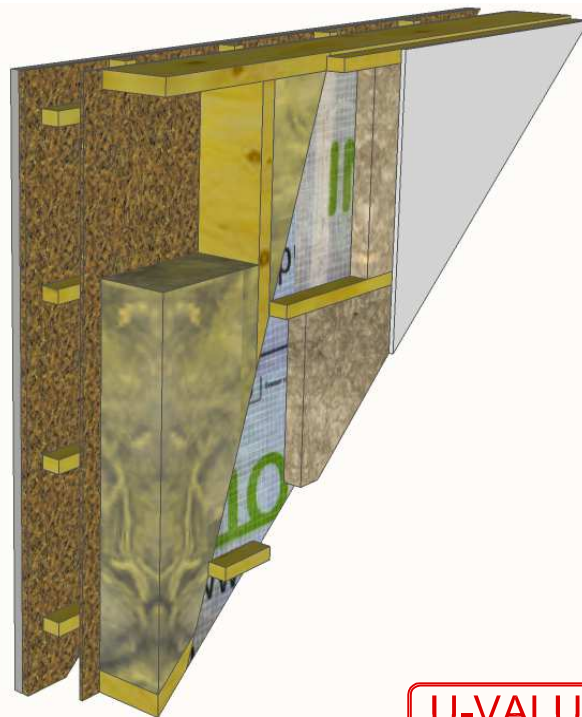

184mm DORMER CHEEK STUD WALL (wool insulation)

**U-VALUE**  
**0.16**

Notes:

Copyright 2013  
RECEIVED, INSPECTED,  
AND APPROVED -  
DATE - \_\_\_\_\_  
SIGN - \_\_\_\_\_

**Timbertech Homes Ltd.**  
Ballinakill Yard,  
Enfield,  
Co. Meath  
Tel : ++353 (0) 46 954 2854

Title: 184mm Dormer Cheek Stud Wall (wool)	Date: 11.01.2013
Scale: 1:10 on A4	Detail: 4