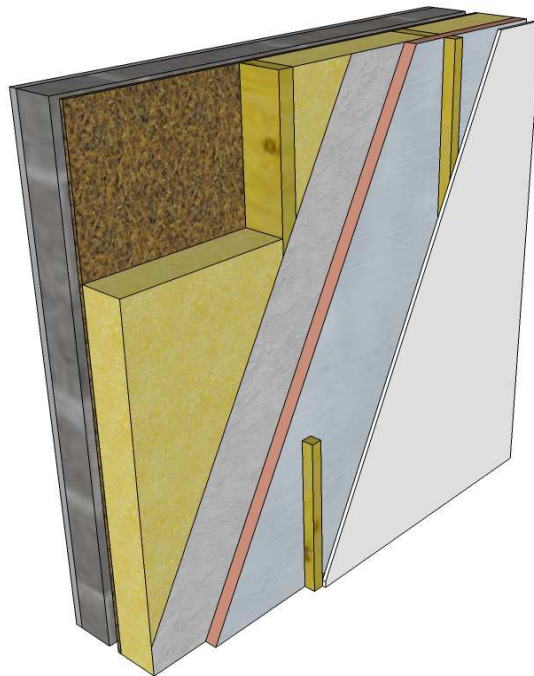

140mm TIMBERFRAME EXTERNAL WALL

U-VALUE
0.15

Notes:

Copyright 2014
RECEIVED, INSPECTED,
AND APPROVED -
DATE - _____
SIGN - _____

Timbertech Homes Ltd.
Ballinakill Yard,
Enfield,
Co. Meath
Tel : ++353 (0) 46 954 2854

Title: 140mm Timberframe External Wall (Wool & Rigid Insulation)	Date: 28.10.2015
Scale: 1:10 on A4	Detail: 3P