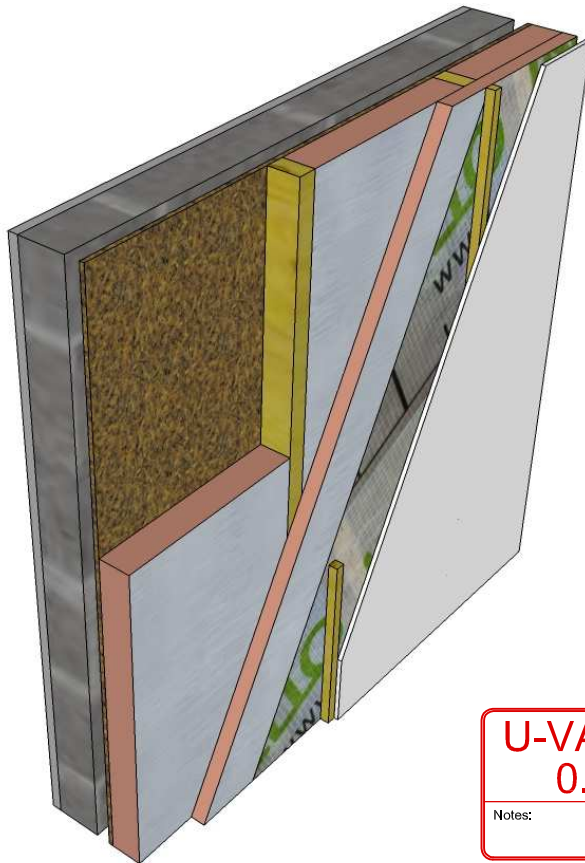

89mm TIMBERFRAME EXTERNAL WALL

U-VALUE
0.18

Notes:

Copyright 2014
RECEIVED, INSPECTED,
AND APPROVED -
DATE - _____
SIGN - _____

Timbertech Homes Ltd.
Ballinakill Yard,
Enfield,
Co. Meath
Tel : ++353 (0) 46 954 2854

Title: 89mm Timberframe External Wall (Kingspan Kooltherm)	Date: 31.01.2014
Scale: 1:10 on A4	Detail: 3L