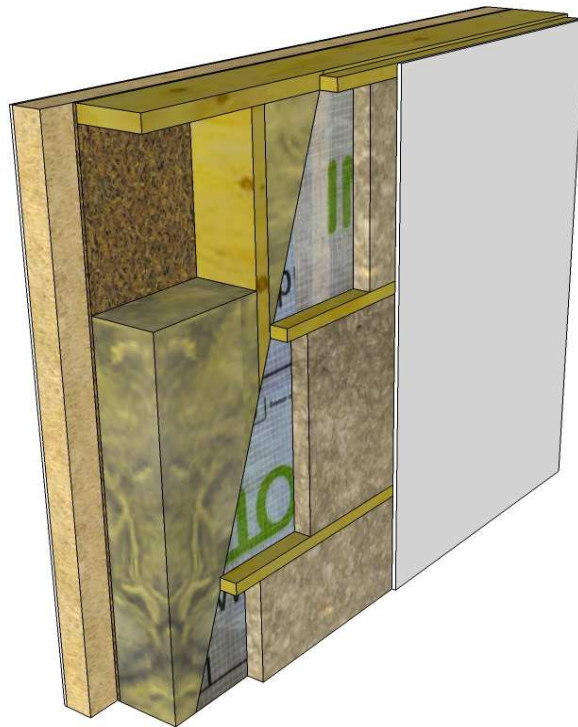

184mm TIMBERFRAME EXTERNAL WALL (wool insulation & Gutex)

U-VALUE
0.13

Notes:

Copyright 2014
RECEIVED, INSPECTED,
AND APPROVED -
DATE - _____
SIGN - _____

Timbertech Homes Ltd.
Ballinakill Yard,
Enfield,
Co. Meath
Tel : ++353 (0) 46 954 2854

| | |
|---|------------------|
| Title: 184mm Timberframe Ext. Wall (wool & gutex) | Date: 31.01.2014 |
| Scale: 1:10 on A4 | Detail: 3E |