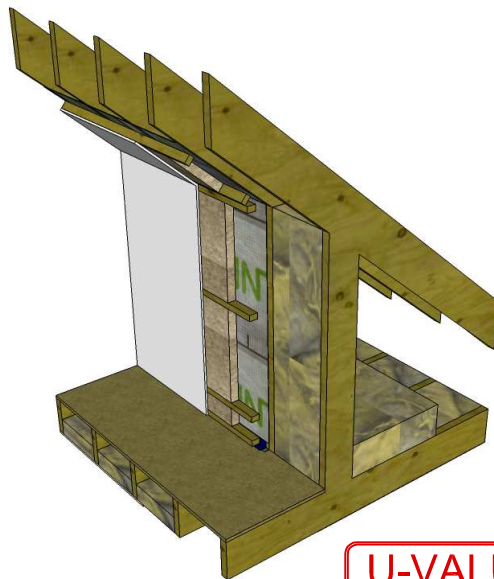

7D

DWARF WALL (wool insulation)

U-VALUE
0.17

Notes:

Copyright 2017
RECEIVED, INSPECTED,
AND APPROVED -
DATE - _____
SIGN - _____

Timbertech Homes Ltd.
Ballinakill Yard,
Enfield,
Co. Meath
Tel : ++353 (0) 46 954 2854

Title: 184mm Dwarf Wall (wool)	Date: 03.10.2017
Scale: 1:10 on A4	Detail: 7D