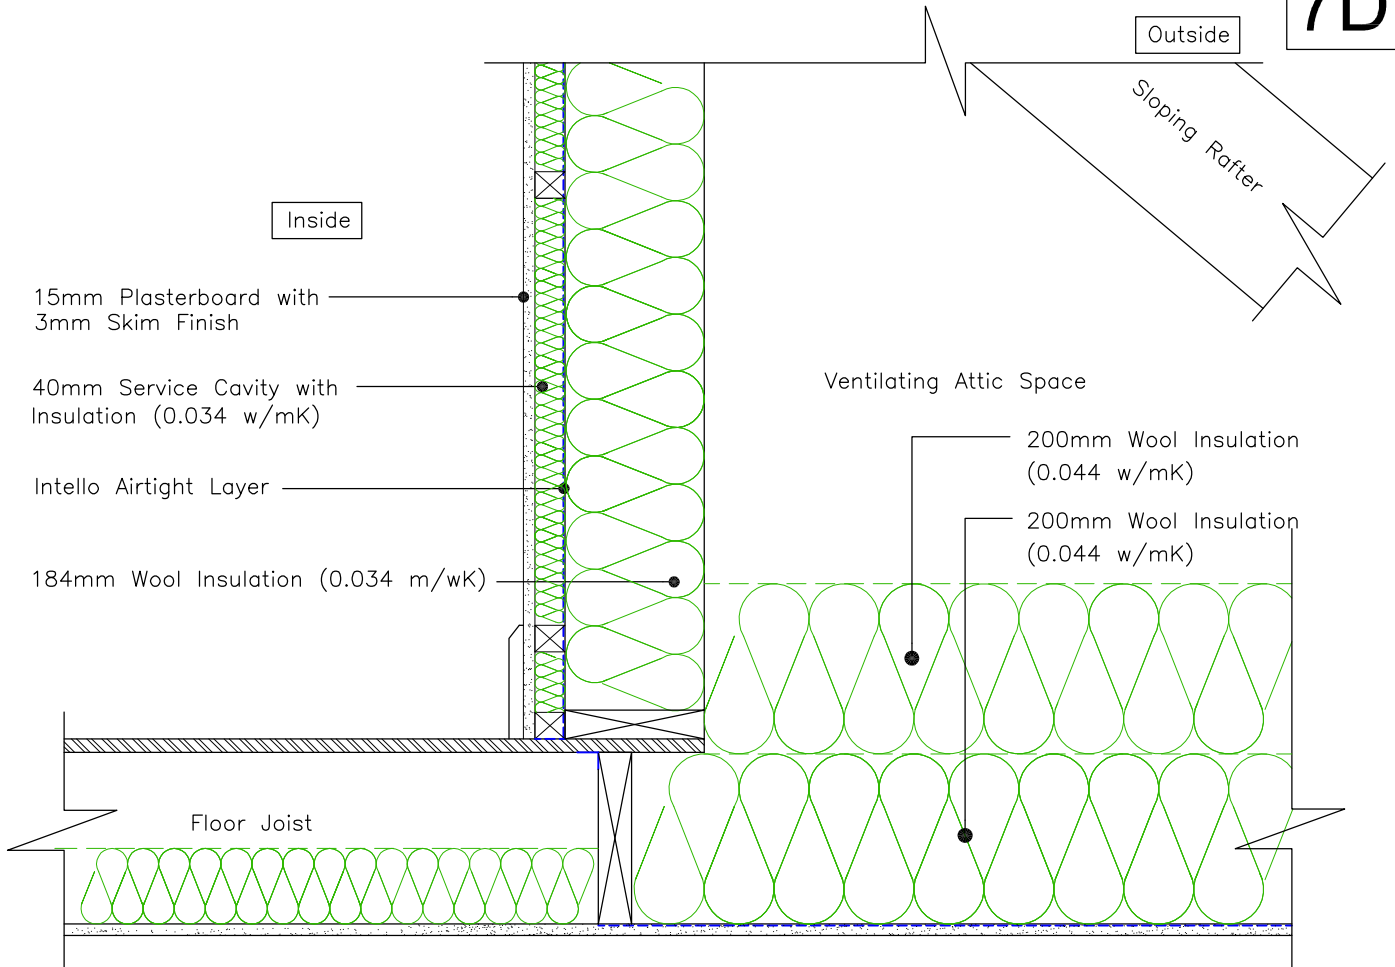

7D

DWARF WALL (wool insulation)

U-VALUE
0.17

Notes:

Copyright 2017
RECEIVED, INSPECTED,
AND APPROVED -
DATE - _____
SIGN - _____

Timbertech Homes Ltd.
Ballinakill Yard,
Enfield,
Co. Meath
Tel : ++353 (0) 46 954 2854

Title: 184mm Dwarf Wall (wool)	Date: 03.10.2017
Scale: 1:10 on A4	Detail: 7D