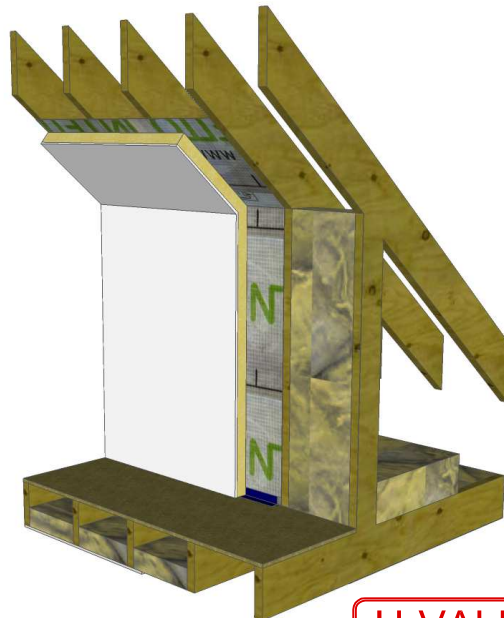

DWARF WALL (wool insulation & PIR)

U-VALUE
0.18

Notes:

Copyright 2017
RECEIVED, INSPECTED,
AND APPROVED -
DATE - _____
SIGN - _____

Timbertech Homes Ltd.
Ballinakill Yard,
Enfield,
Co. Meath
Tel : ++353 (0) 46 954 2854

Title: Dwarf Wall (wool & PIR)	Date: 03.10.2017
Scale: 1:10 on A4	Detail: 7B