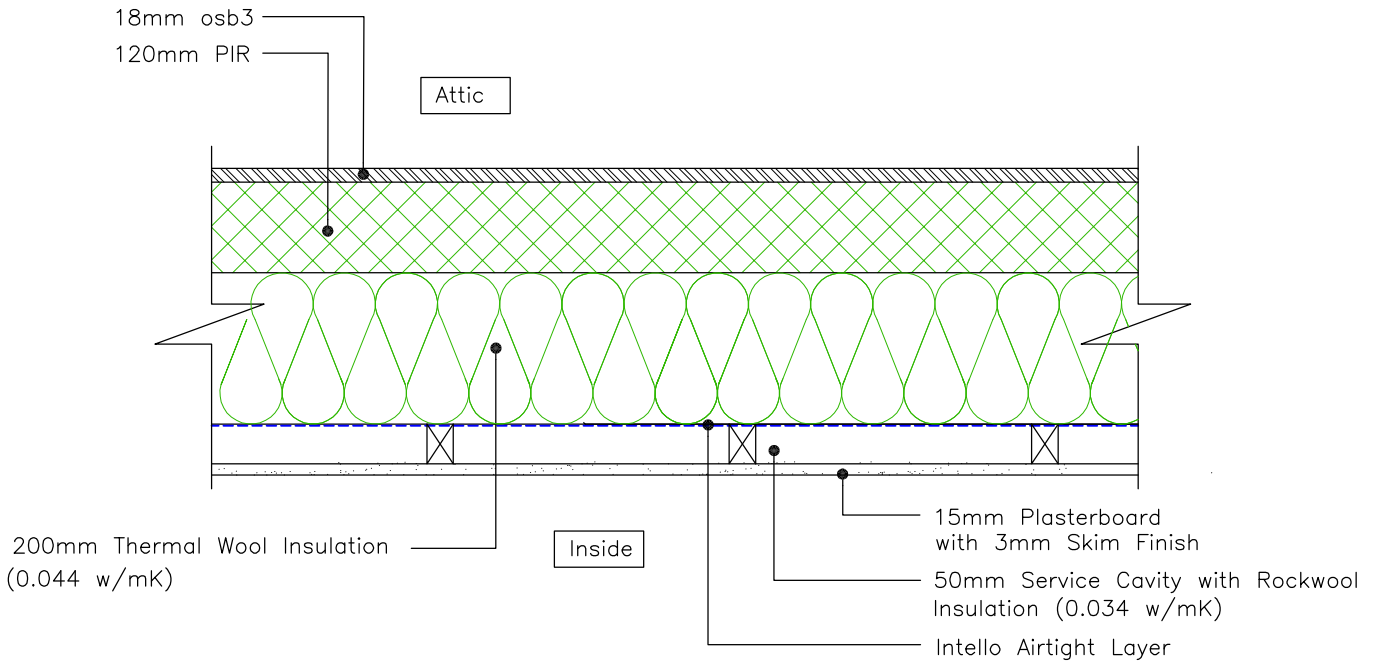

5L

**HORIZONTAL CEILING (wool & PIR deck to attic)**

**U-VALUE**  
**0.10**

Notes:

Copyright 2017  
RECEIVED, INSPECTED,  
AND APPROVED -  
DATE - \_\_\_\_\_  
SIGN - \_\_\_\_\_

**Timbertech Homes Ltd.**  
Ballinakill Yard,  
Enfield,  
Co. Meath  
Tel : ++353 (0) 46 954 2854

Title: Horizontal Ceiling - wool insulation & 120mm PIR	Date: 03.10.2017
Scale: 1:10 on A4	Detail: 5L