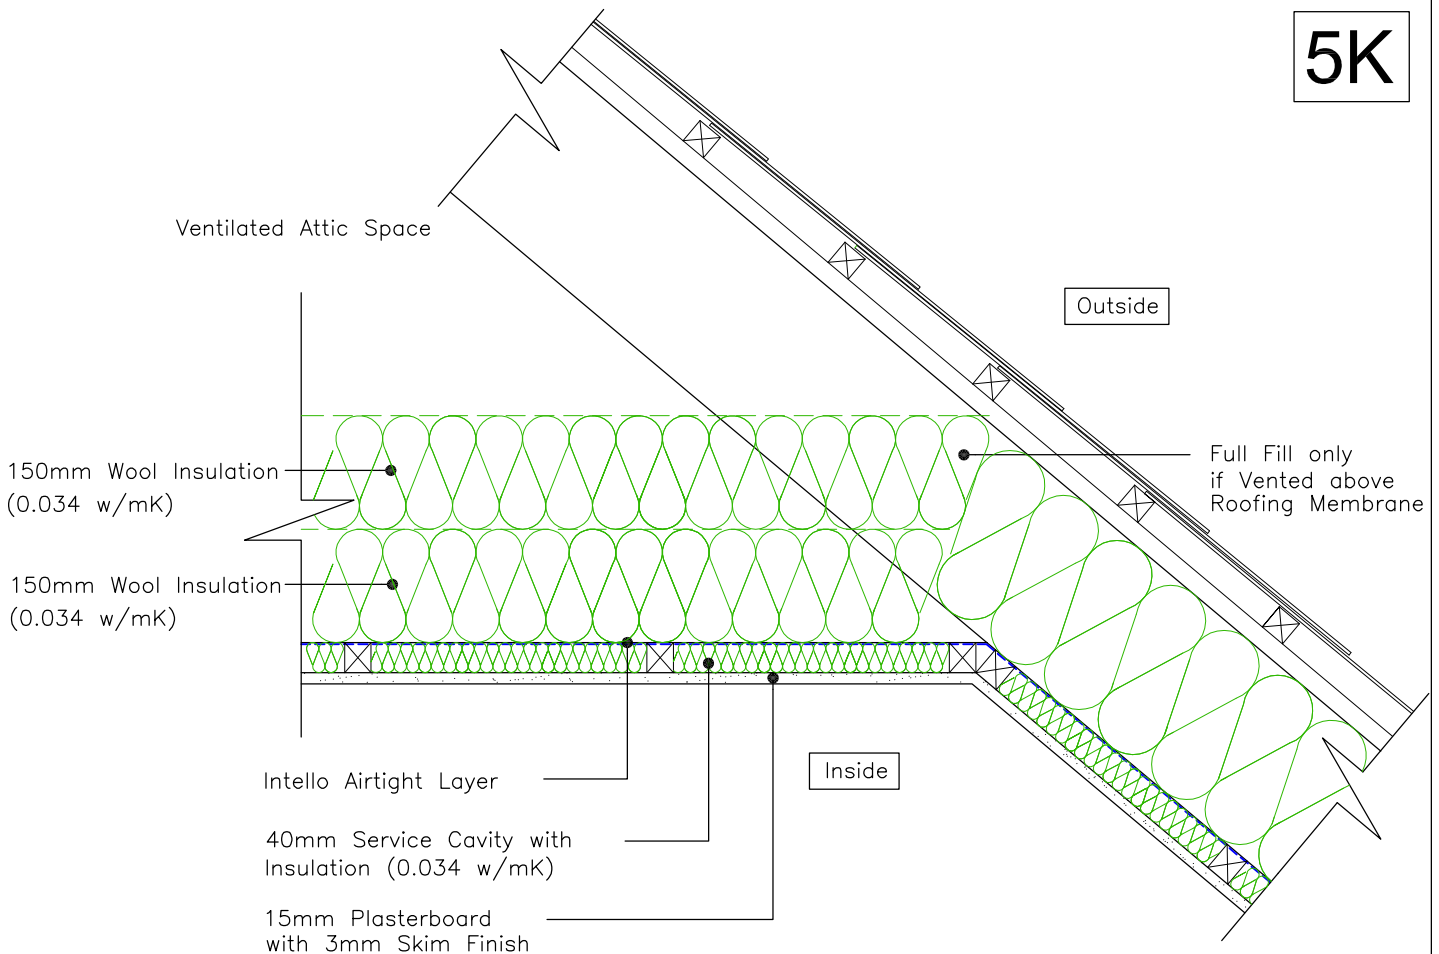

5K

**HORIZONTAL CEILING (wool insulation)**

**U-VALUE**  
**0.10**

Notes:

Copyright 2017  
RECEIVED, INSPECTED,  
AND APPROVED -  
DATE - \_\_\_\_\_  
SIGN - \_\_\_\_\_

**Timbertech Homes Ltd.**  
Ballinakill Yard,  
Enfield,  
Co. Meath  
Tel : ++353 (0) 46 954 2854

Title: Horizontal Ceiling - wool Insulation	Date: 03.10.2017
Scale: 1:10 on A4	Detail: 5K