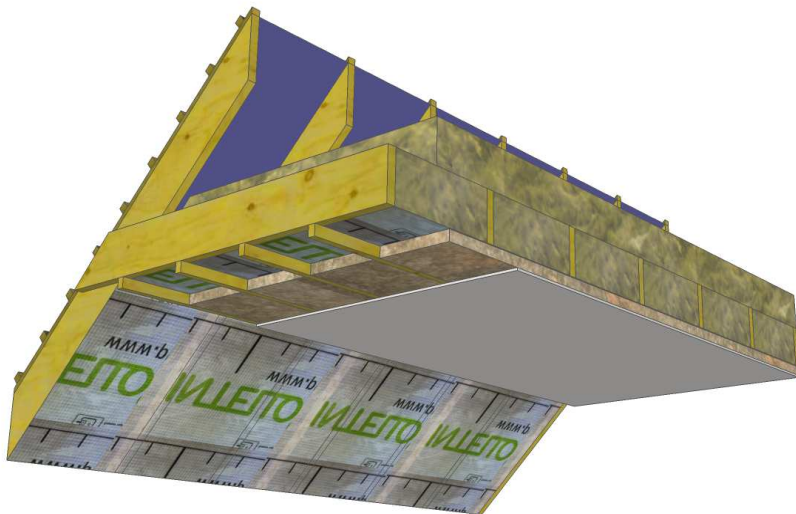

5K

**HORIZONTAL CEILING (wool insulation)**

**U-VALUE**  
**0.10**

Notes:

Copyright 2017  
RECEIVED, INSPECTED,  
AND APPROVED -  
DATE - \_\_\_\_\_  
SIGN - \_\_\_\_\_

**Timbertech Homes Ltd.**  
Ballinakill Yard,  
Enfield,  
Co. Meath  
Tel : ++353 (0) 46 954 2854

Title: Horizontal Ceiling - wool Insulation	Date: 03.10.2017
Scale: 1:10 on A4	Detail: 5K