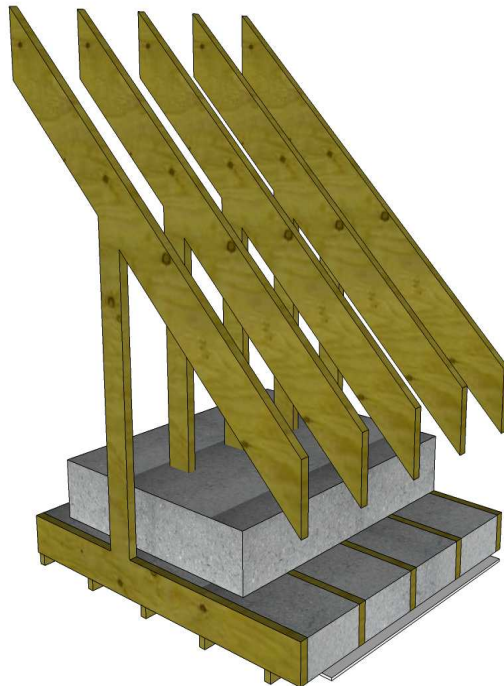

5J

Outside

Ventilated Attic Room

Ventilated Attic Space

Sloping Rafter

400mm Blown Full Fill Cellulose (0.039 w/mK)

450mm Blown Full Fill Cellulose (0.039 w/mK)

Inside

15mm Plasterboard with 3mm Skim Finish

50mm Service Cavity Uninsulated

Intello Airtight Layer

HORIZONTAL CEILING

U-VALUE
0.10

Notes:

Copyright 2017
RECEIVED, INSPECTED,
AND APPROVED -
DATE - _____
SIGN - _____

Timbertech Homes Ltd.

Ballinakill Yard,
Enfield,
Co. Meath

Tel : ++353 (0) 46 954 2854

Title: Horizontal Ceiling -400mm
cellulose Insulation

Date:
03.10.2017

Scale: 1:10 on A4

Detail: 5J