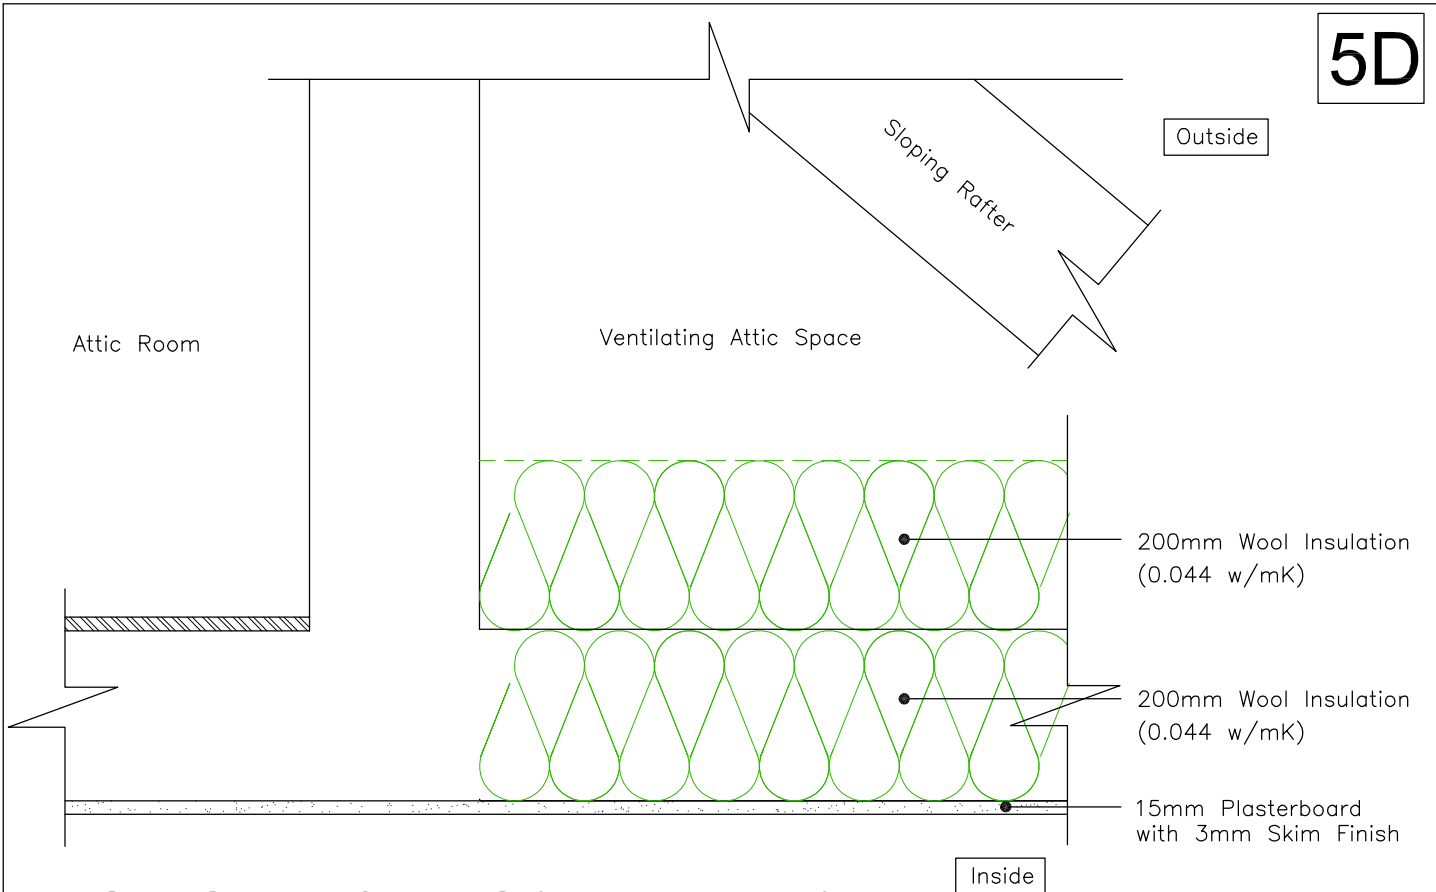

5D

HORIZONTAL CEILING (wool insulation)

U-VALUE
0.11

Notes:

Copyright 2017
RECEIVED, INSPECTED,
AND APPROVED -
DATE - _____
SIGN - _____

Timbertech Homes Ltd.
Ballinakill Yard,
Enfield,
Co. Meath
Tel : ++353 (0) 46 954 2854

Title: Horizontal Ceiling (wool)	Date: 03.10.2017
Scale: 1:10 on A4	Detail: 5D