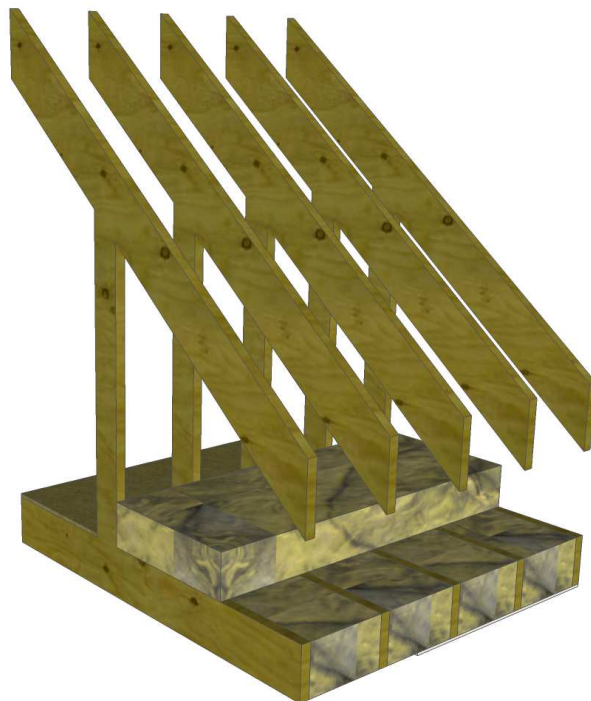

5D

HORIZONTAL CEILING (wool insulation)

U-VALUE
0.11

Notes:

Copyright 2017
RECEIVED, INSPECTED,
AND APPROVED -
DATE - _____
SIGN - _____

Timbertech Homes Ltd.
Ballinakill Yard,
Enfield,
Co. Meath
Tel : ++353 (0) 46 954 2854

Title: Horizontal Ceiling (wool)	Date: 03.10.2017
Scale: 1:10 on A4	Detail: 5D