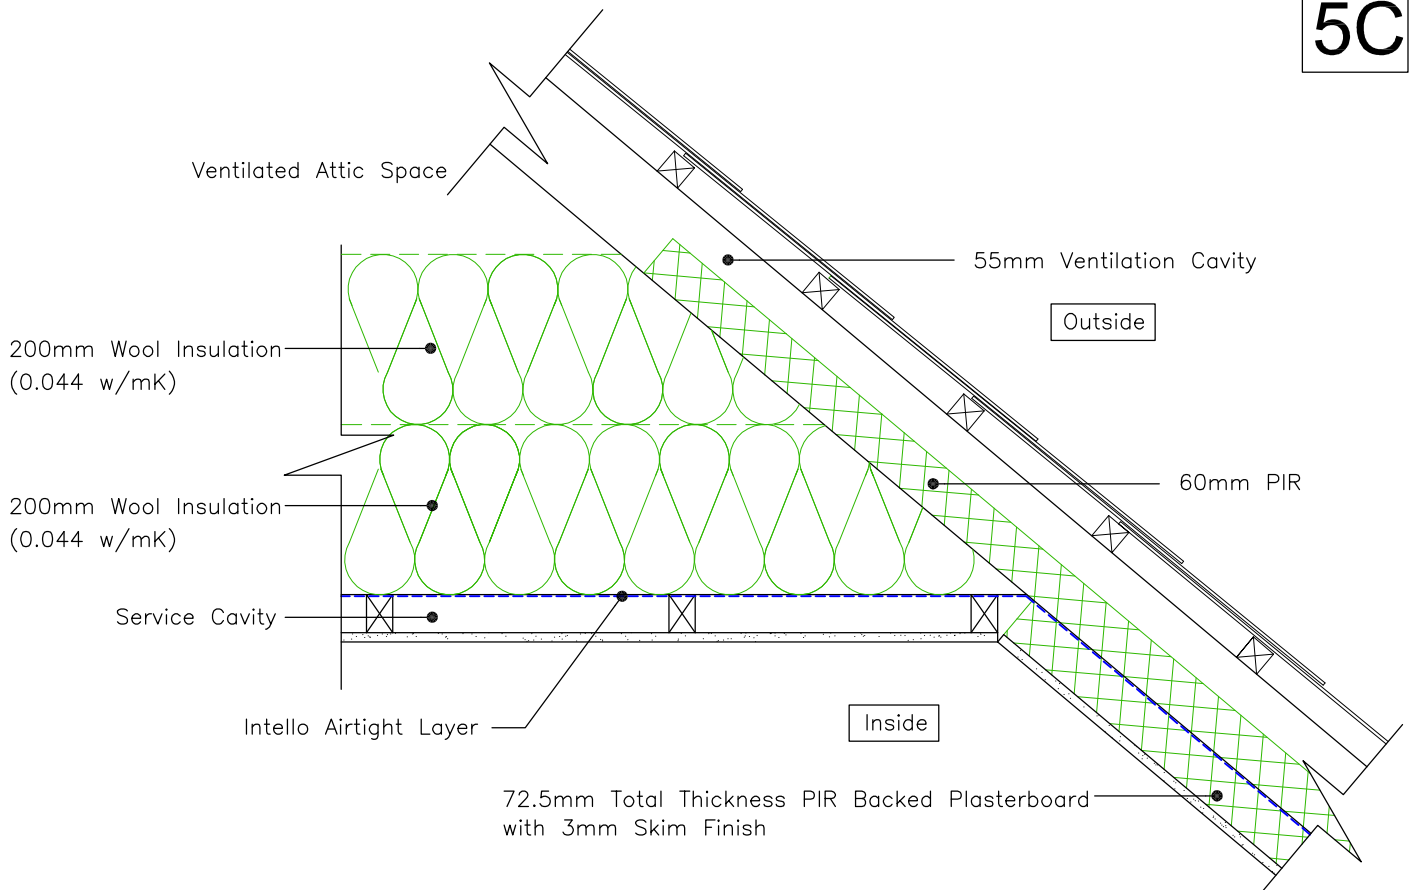

5C

HORIZONTAL CEILING & SLOPING CEILING (wool & PIR insulation)

U-VALUE
 Hor. 0.11
 Slope. 0.19
 Notes:

Timbertech Homes Ltd.
 Ballinakill Yard,
 Enfield,
 Co. Meath
 Tel : ++353 (0) 46 954 2854

Copyright 2017
 RECEIVED, INSPECTED,
 AND APPROVED -
 DATE - _____
 SIGN - _____

Title: Horizontal Ceiling & Sloping Ceiling (wool & PIR)	Date: 03.10.2017
Scale: 1:10 on A4	Detail: 5C