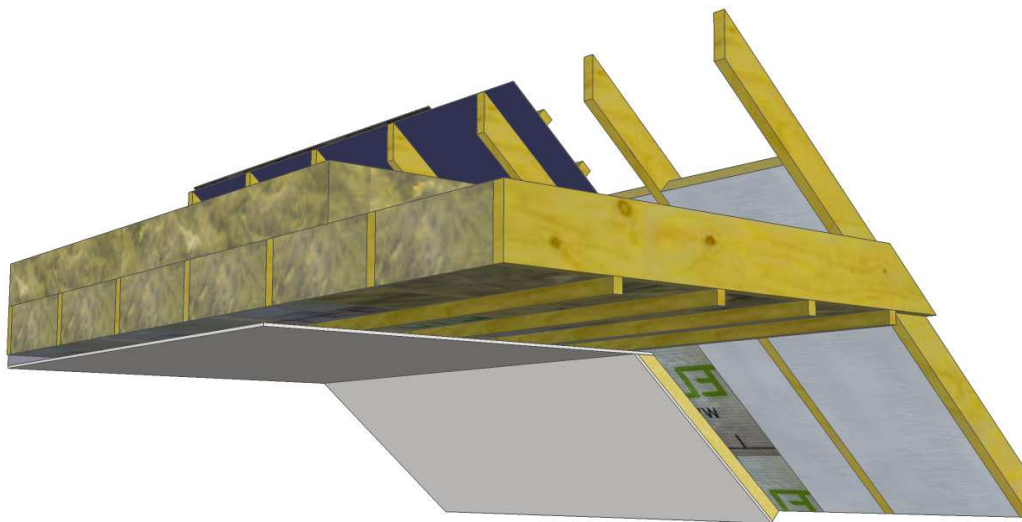

5C

HORIZONTAL CEILING & SLOPING CEILING (wool & PIR insulation)

U-VALUE
 Hor. 0.11
 Slope. 0.19
 Notes:

Timbertech Homes Ltd.
 Ballinakill Yard,
 Enfield,
 Co. Meath
 Tel : ++353 (0) 46 954 2854

Copyright 2017
 RECEIVED, INSPECTED,
 AND APPROVED -
 DATE - _____
 SIGN - _____

Title: Horizontal Ceiling & Sloping Ceiling (wool & PIR)	Date: 03.10.2017
Scale: 1:10 on A4	Detail: 5C