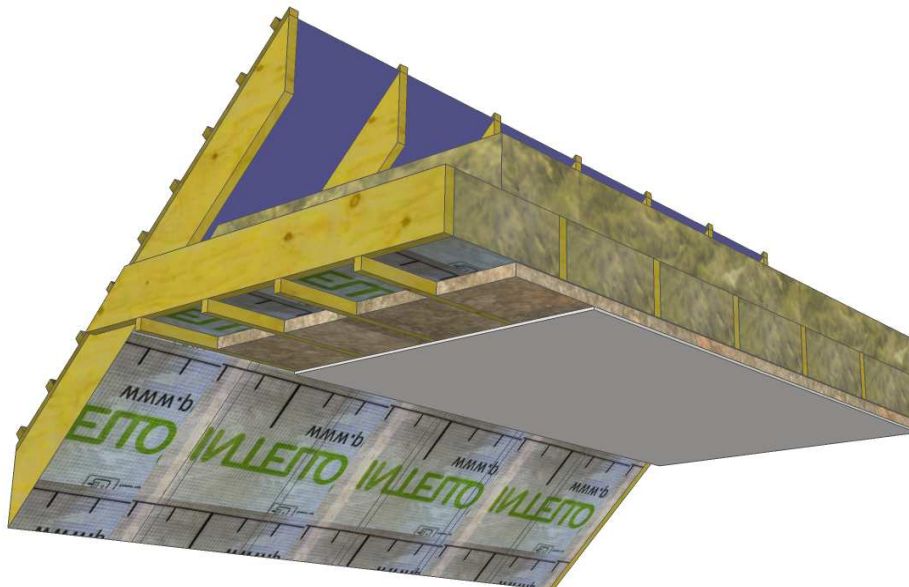

HORIZONTAL CEILING (wool insulation)

U-VALUE
0.10

Notes:

Copyright 2017
RECEIVED, INSPECTED,
AND APPROVED -
DATE - _____
SIGN - _____

Timbertech Homes Ltd.
Ballinakill Yard,
Enfield,
Co. Meath
Tel : ++353 (0) 46 954 2854

Title: Horizontal Ceiling (wool)	Date: 03.10.2017
Scale: 1:10 on A4	Detail: 5