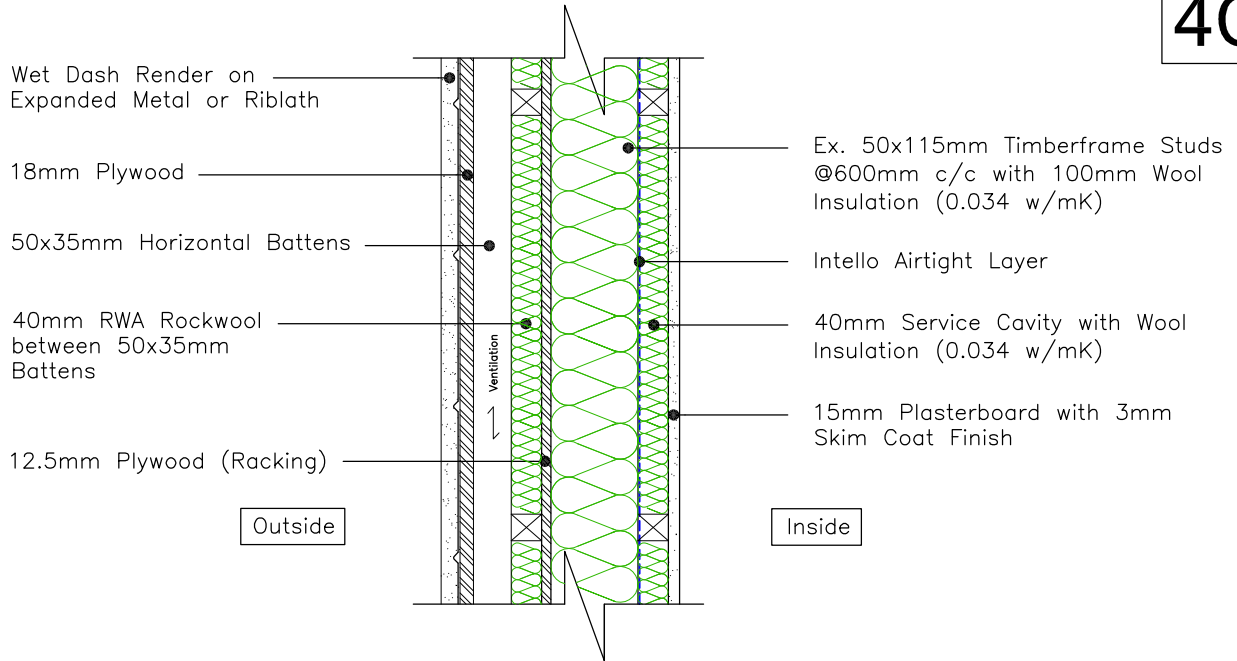

4C

115mm DORMER CHEEK WALL (wool insulation)

**U-VALUE**  
**0.18**

Notes:

Copyright 2017  
RECEIVED, INSPECTED,  
AND APPROVED -  
DATE - \_\_\_\_\_  
SIGN - \_\_\_\_\_

Timbertech Homes Ltd.

Ballinakill Yard,  
Enfield,  
Co. Meath

Tel : ++353 (0) 46 954 2854

Title: 115mm Dormer Cheek Wall  
(wool)

Date:  
03.10.2017

Scale: 1:10 on A4

Detail: 4C