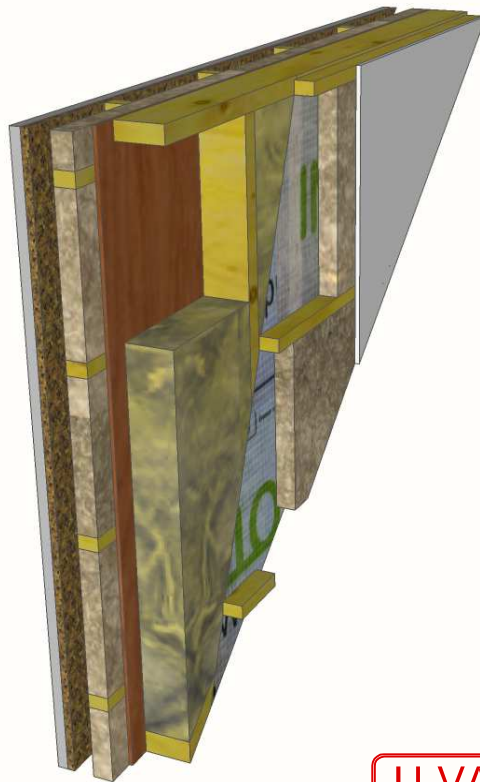

4C

115mm DORMER CHEEK WALL (wool insulation)

**U-VALUE**  
**0.18**

Notes:

Copyright 2017  
RECEIVED, INSPECTED,  
AND APPROVED -  
DATE - \_\_\_\_\_  
SIGN - \_\_\_\_\_

Timbertech Homes Ltd.

Ballinakill Yard,  
Enfield,  
Co. Meath

Tel : ++353 (0) 46 954 2854

Title: 115mm Dormer Cheek Wall  
(wool)

Date:  
03.10.2017

Scale: 1:10 on A4

Detail: 4C