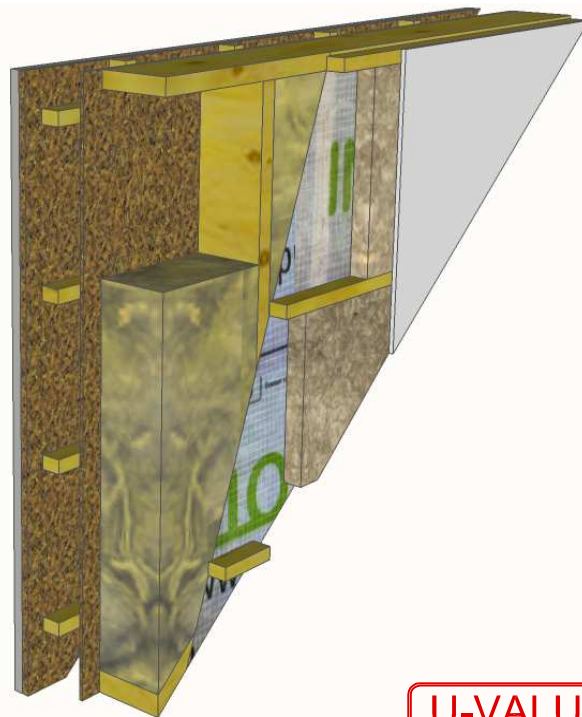

184mm DORMER CHEEK STUD WALL (wool insulation)

**U-VALUE**  
**0.16**

Notes:

Copyright 2017  
RECEIVED, INSPECTED,  
AND APPROVED -  
DATE - \_\_\_\_\_  
SIGN - \_\_\_\_\_

**Timbertech Homes Ltd.**  
Ballinakill Yard,  
Enfield,  
Co. Meath  
Tel : ++353 (0) 46 954 2854

Title: 184mm Dormer Cheek Stud Wall (wool)	Date: 03.10.2017
Scale: 1:10 on A4	Detail: 4