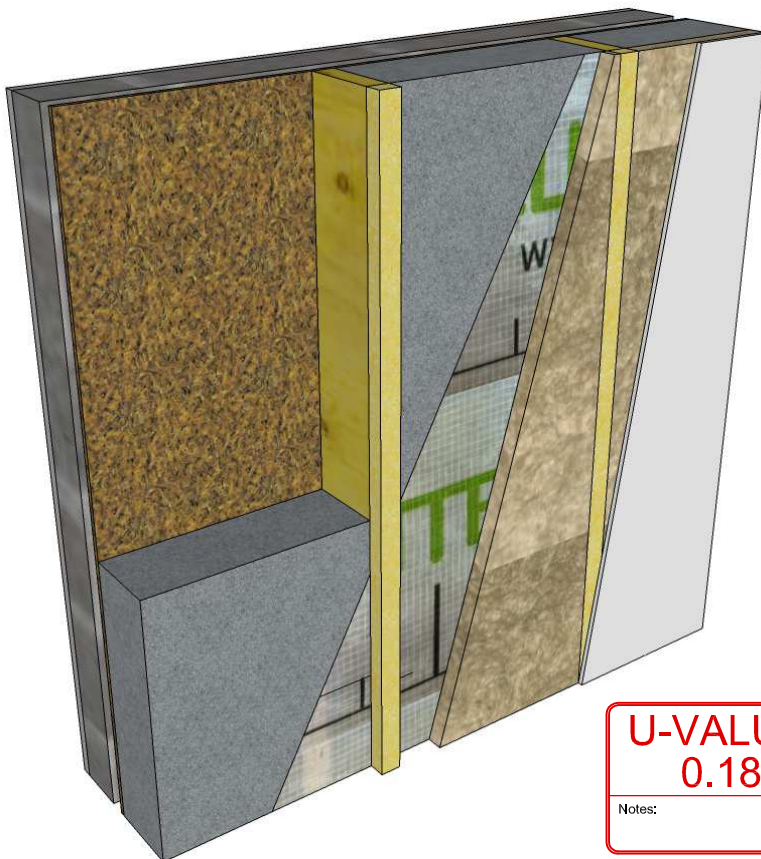

184mm TIMBERFRAME EXTERNAL WALL (cellulose & thermo-hemp insulation)

U-VALUE
0.18

Notes:

Copyright 2017
RECEIVED, INSPECTED,
AND APPROVED -
DATE - _____
SIGN - _____

Timbertech Homes Ltd.
Ballinakill Yard,
Enfield,
Co. Meath
Tel : ++353 (0) 46 954 2854

Title: 184mm Timberframe External Wall (cellulose & thermo hemp)	Date: 09.11.2017
Scale: 1:10 on A4	Detail: 3K