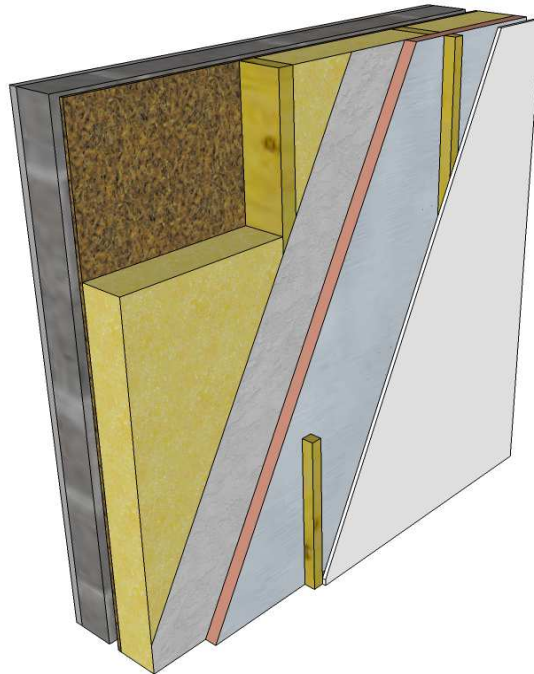

140mm TIMBERFRAME EXTERNAL WALL

U-VALUE
0.19

Notes:

Copyright 2017
RECEIVED, INSPECTED,
AND APPROVED -
DATE - _____
SIGN - _____

Timbertech Homes Ltd.
Ballinakill Yard,
Enfield,
Co. Meath
Tel : ++353 (0) 46 954 2854

Title: 140mm Timberframe External Wall (Wool & Rigid Insulation)	Date: 03.10.2017
Scale: 1:10 on A4	Detail: 3P