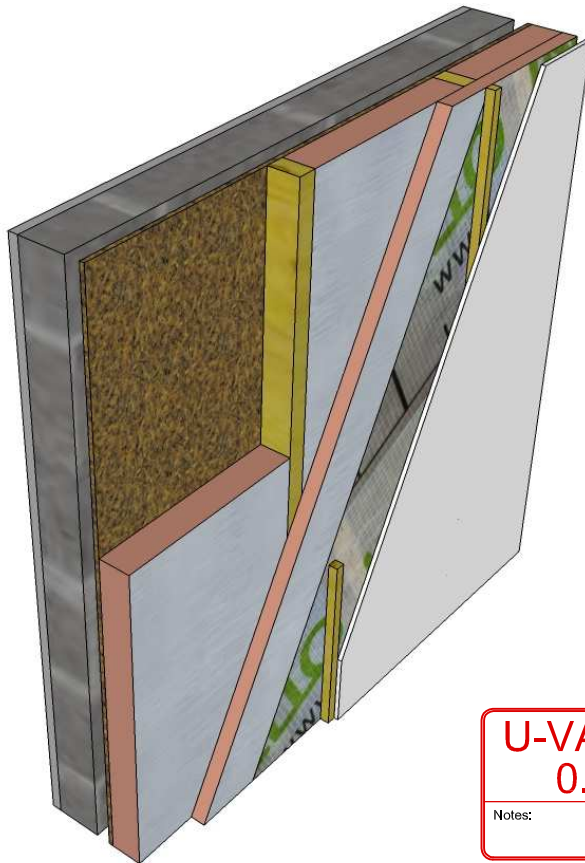

89mm TIMBERFRAME EXTERNAL WALL

U-VALUE
0.20

Notes:

Copyright 2017
RECEIVED, INSPECTED,
AND APPROVED -
DATE - _____
SIGN - _____

Timbertech Homes Ltd.
Ballinakill Yard,
Enfield,
Co. Meath
Tel : ++353 (0) 46 954 2854

Title: 89mm Timberframe External Wall (Kingspan Kooltherm)	Date: 03.10.2017
Scale: 1:10 on A4	Detail: 3L