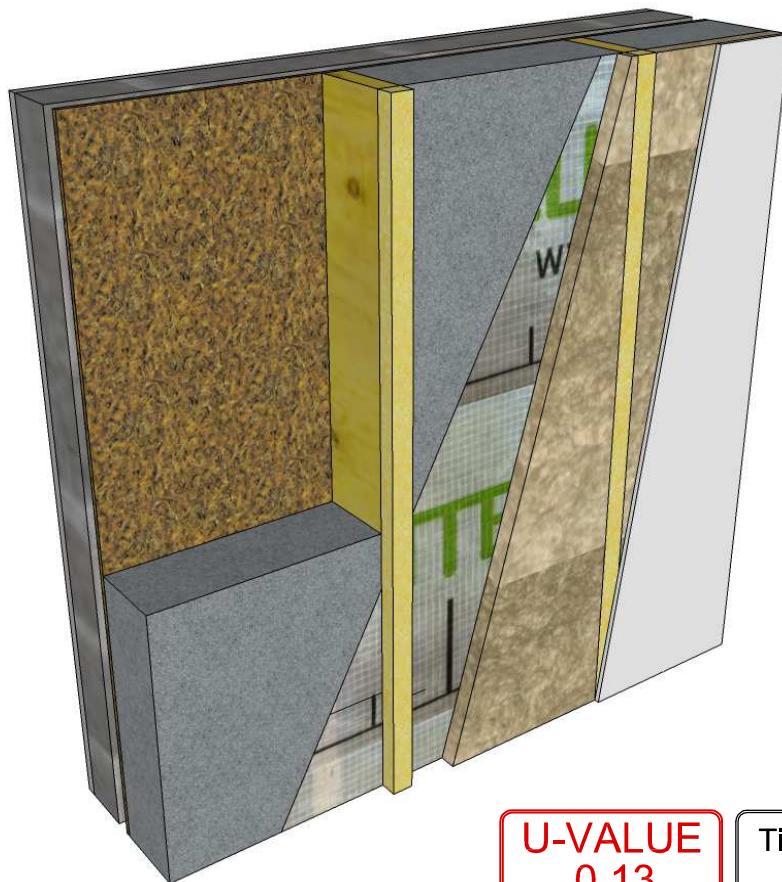

184mm TIMBERFRAME EXTERNAL WALL (wool insulation & Gutex)

U-VALUE
0.13

Notes:

Copyright 2017
RECEIVED, INSPECTED,
AND APPROVED -
DATE - _____
SIGN - _____

Timbertech Homes Ltd.
Ballinakill Yard,
Enfield,
Co. Meath
Tel : ++353 (0) 46 954 2854

Title: 184mm Timberframe Ext. Wall (wool & gutex)	Date: 09.11.2017
Scale: 1:10 on A4	Detail: 3E