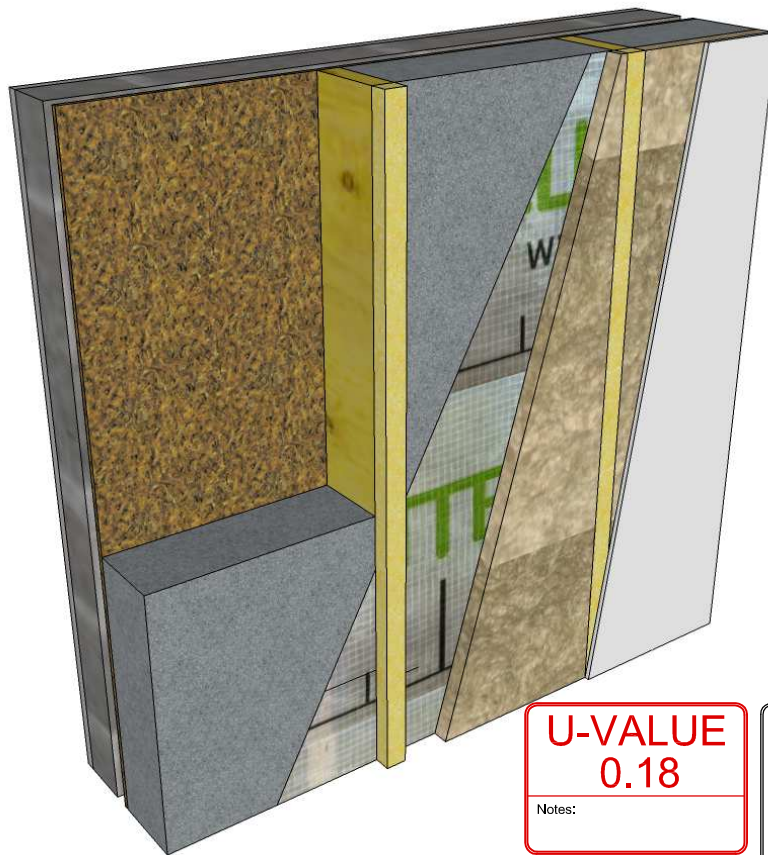

184mm TIMBERFRAME EXTERNAL WALL (cellulose & wool insulation)

U-VALUE
0.18

Notes:

Copyright 2017
RECEIVED, INSPECTED,
AND APPROVED -
DATE - _____
SIGN - _____

Timbertech Homes Ltd.
Ballinakill Yard,
Enfield,
Co. Meath
Tel : ++353 (0) 46 954 2854

Title: 184mm Timberframe External Wall (cellulose & wool)	Date: 09.11.2017
Scale: 1:10 on A4	Detail: 3C