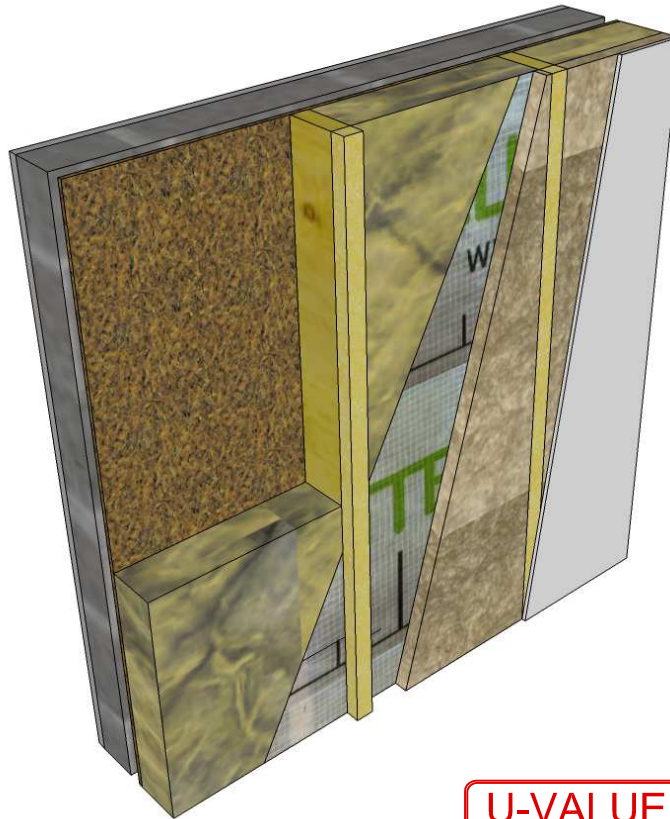

140mm TIMBERFRAME EXTERNAL WALL (wool insulation)

U-VALUE
0.20

Notes:

Copyright 2017
RECEIVED, INSPECTED,
AND APPROVED -
DATE - _____
SIGN - _____

Timbertech Homes Ltd.
Ballinakill Yard,
Enfield,
Co. Meath
Tel : ++353 (0) 46 954 2854

Title: 140mm Timberframe External Wall (wool)	Date: 09.11.2017
Scale: 1:10 on A4	Detail: 3A