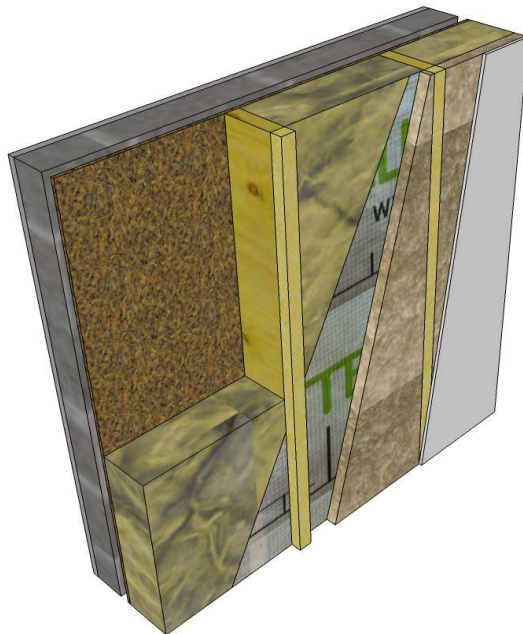

184mm TIMBERFRAME EXTERNAL WALL (wool insulation)

U-VALUE
0.17

Notes:

Copyright 2017
RECEIVED, INSPECTED,
AND APPROVED -
DATE - _____
SIGN - _____

Timbertech Homes Ltd.
Ballinakill Yard,
Enfield,
Co. Meath
Tel : ++353 (0) 46 954 2854

Title: 184mm Timberframe External Wall (wool)	Date: 09.11.2017
Scale: 1:10 on A4	Detail: 3