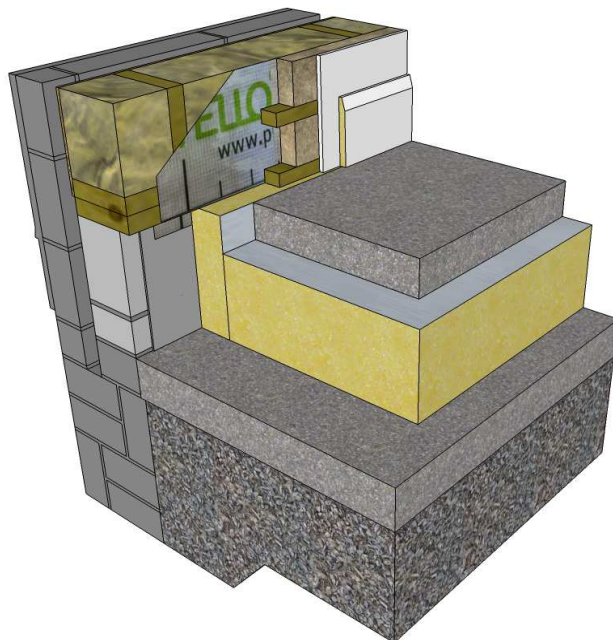

DETAIL 1: GROUND FLOOR - 184mm External Stud

**U-VALUE**  
**0.09**

Notes:  
P/A = 0.5

**Timbertech Homes Ltd.**  
Ballinakill Yard,  
Enfield,  
Co. Meath  
Tel : ++353 (0) 46 954 2854

Copyright 2017  
RECEIVED, INSPECTED,  
AND APPROVED -  
DATE - \_\_\_\_\_  
SIGN - \_\_\_\_\_

Title: Ground Floor - 140mm External Stud	Date: 03.10.2017
Scale: 1:10 on A4	Detail: 1C