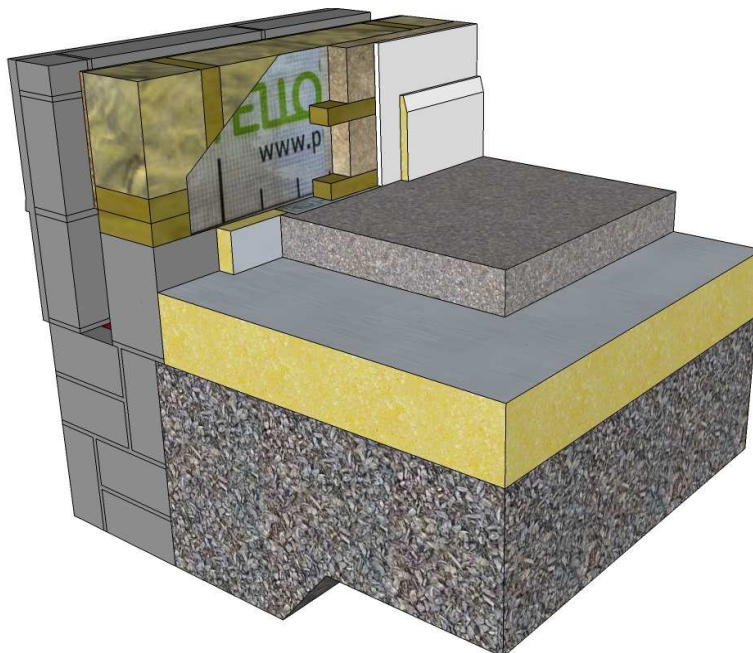

GROUND FLOOR - 140mm External Stud

**U-VALUE**  
**0.15**

Notes:  
P/A = 0.5

Copyright 2017  
RECEIVED, INSPECTED,  
AND APPROVED -  
DATE - \_\_\_\_\_  
SIGN - \_\_\_\_\_

Timbertech Homes Ltd.  
Ballinakill Yard,  
Enfield,  
Co. Meath  
Tel : ++353 (0) 46 954 2854

Title: Ground Floor - 140mm External Stud	Date: 03.10.2017
Scale: 1:10 on A4	Detail: 1B