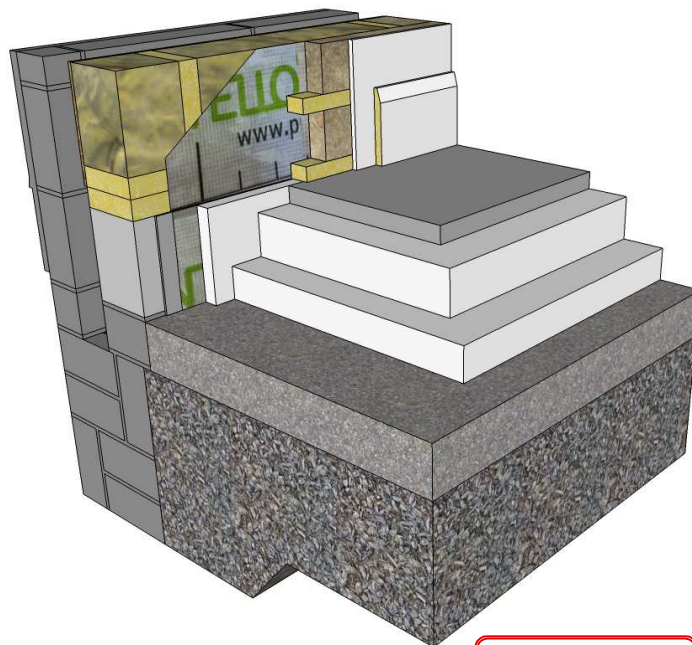

GROUND FLOOR - 140mm External Stud

**U-VALUE**  
**0.16**

Notes:  
P/A = 0.5

Copyright 2017  
RECEIVED, INSPECTED,  
AND APPROVED -  
DATE - \_\_\_\_\_  
SIGN - \_\_\_\_\_

Timbertech Homes Ltd.  
Ballinakill Yard,  
Enfield,  
Co. Meath  
Tel : ++353 (0) 46 954 2854

Title: Ground Floor - 140mm External Stud	Date: 03.10.2017
Scale: 1:10 on A4	Detail: 1A