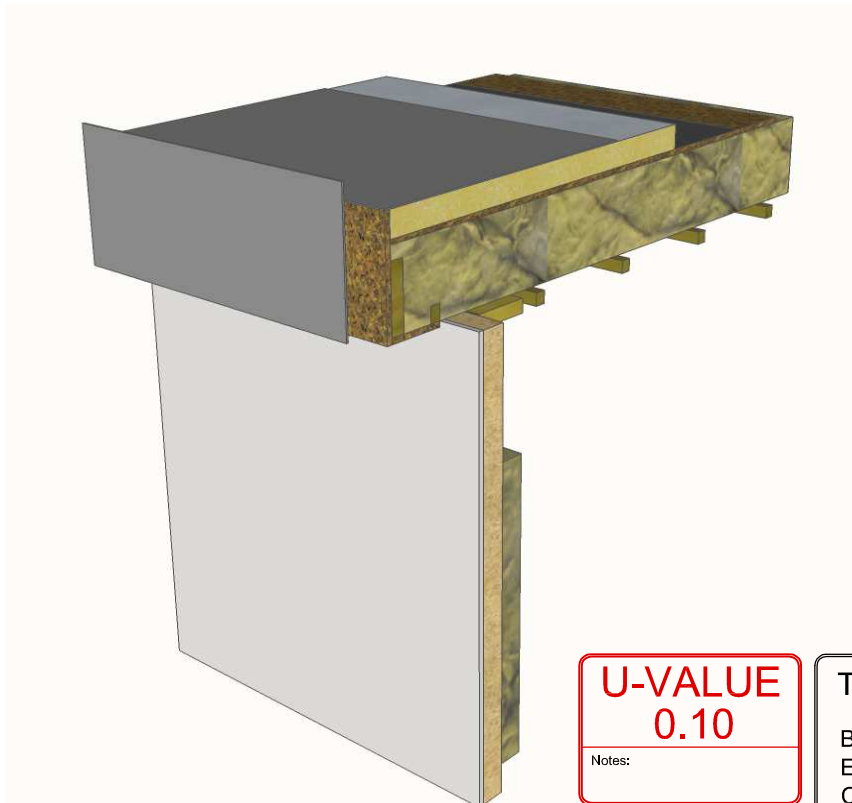

10B

**DORMER FLAT ROOF (warm roof)**

**U-VALUE**  
**0.10**

Notes:

Copyright 2017  
RECEIVED, INSPECTED,  
AND APPROVED -  
DATE - \_\_\_\_\_  
SIGN - \_\_\_\_\_

**Timbertech Homes Ltd.**  
Ballinakill Yard,  
Enfield,  
Co. Meath  
Tel : ++353 (0) 46 954 2854

Title: Dormer Flat Roof - warm roof	Date: 03.10.2017
Scale: 1:10 on A4	Detail: 10B