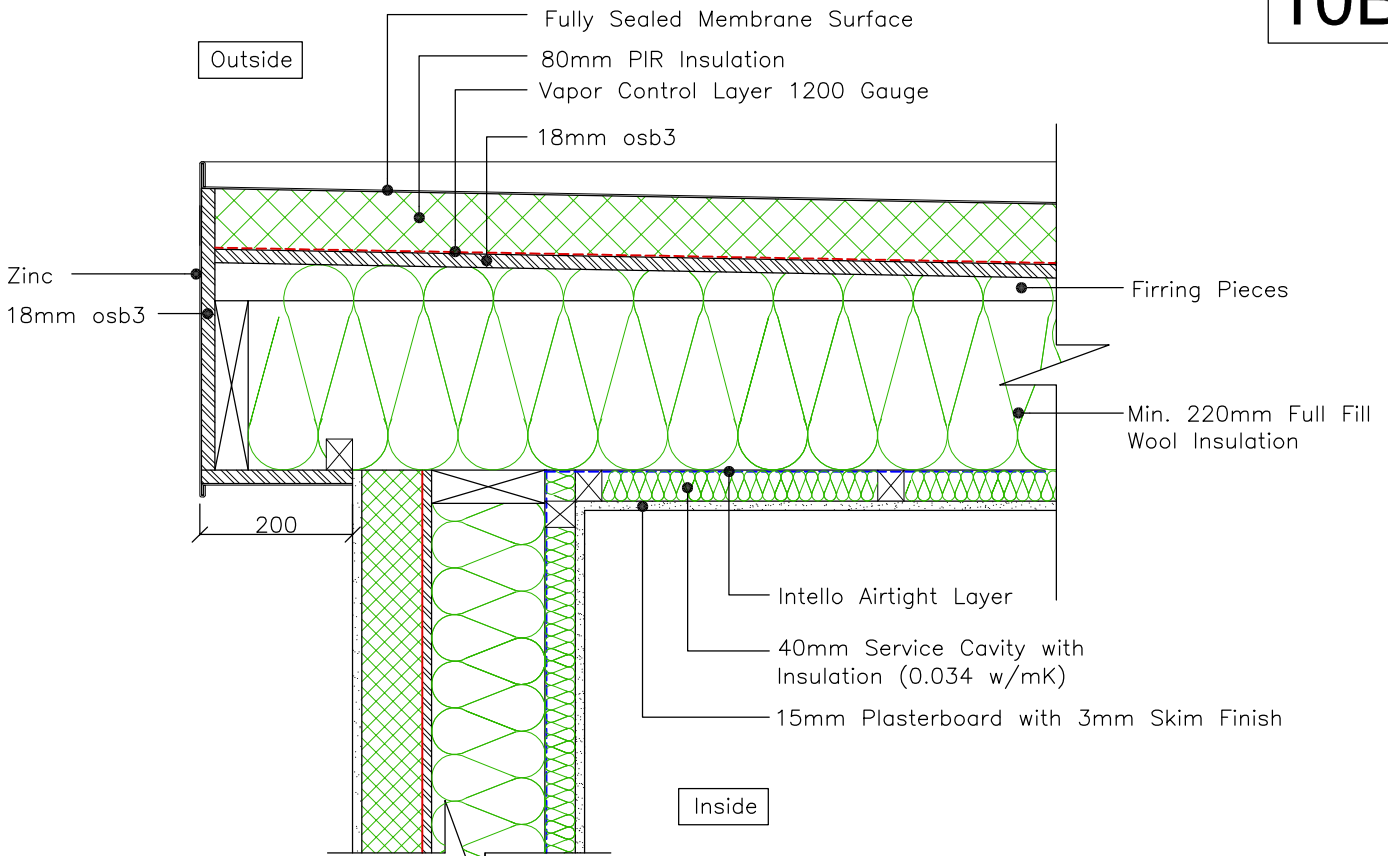

10B

**DORMER FLAT ROOF (warm roof)**

**U-VALUE**  
**0.10**

Notes:

Copyright 2017  
RECEIVED, INSPECTED,  
AND APPROVED -  
DATE - \_\_\_\_\_  
SIGN - \_\_\_\_\_

**Timbertech Homes Ltd.**  
Ballinakill Yard,  
Enfield,  
Co. Meath  
Tel : ++353 (0) 46 954 2854

Title: Dormer Flat Roof - warm roof	Date: 03.10.2017
Scale: 1:10 on A4	Detail: 10B