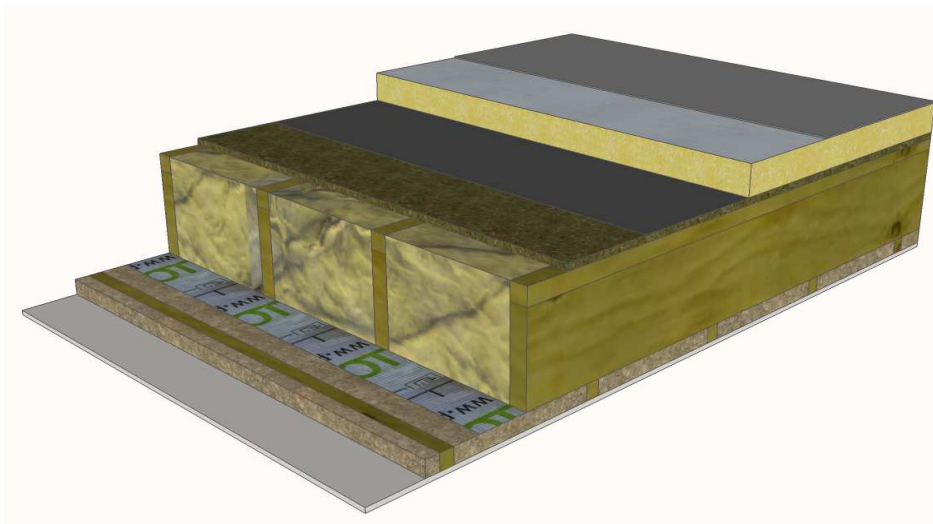

FLAT ROOF (warm roof)

U-VALUE
0.10

Notes:

Copyright 2017
RECEIVED, INSPECTED,
AND APPROVED -
DATE - _____
SIGN - _____

Timbertech Homes Ltd.
Ballinakill Yard,
Enfield,
Co. Meath
Tel : ++353 (0) 46 954 2854

Title: Flat Roof (warm roof)	Date: 03.10.2017
Scale: 1:10 on A4	Detail: 10