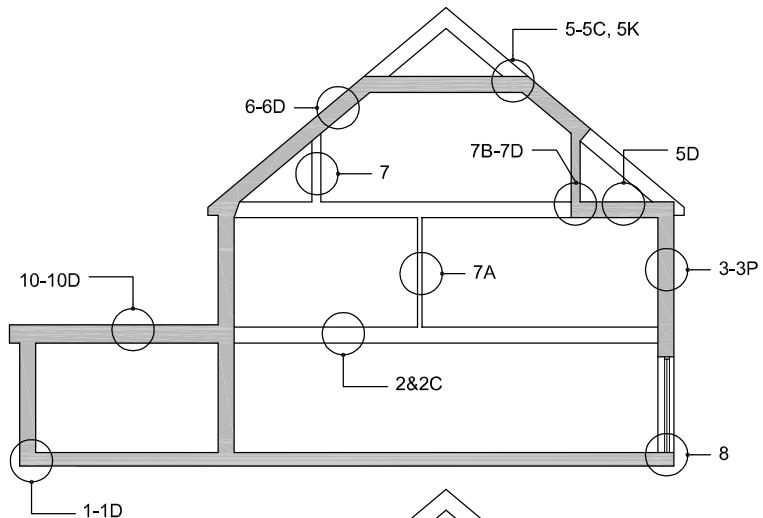

Copyright 2017
 RECEIVED, INSPECTED,
 AND APPROVED -
 DATE - _____
 SIGN - _____

Insulated Zone

DETAIL LEGEND

Timbertech Homes Ltd.
 Ballinakill Yard,
 Enfield,
 Co. Meath
 Tel : ++353 (0) 46 954 2854

Title: Detail Legend	Date: 19.10.2019
Scale: nts	Detail: n/a