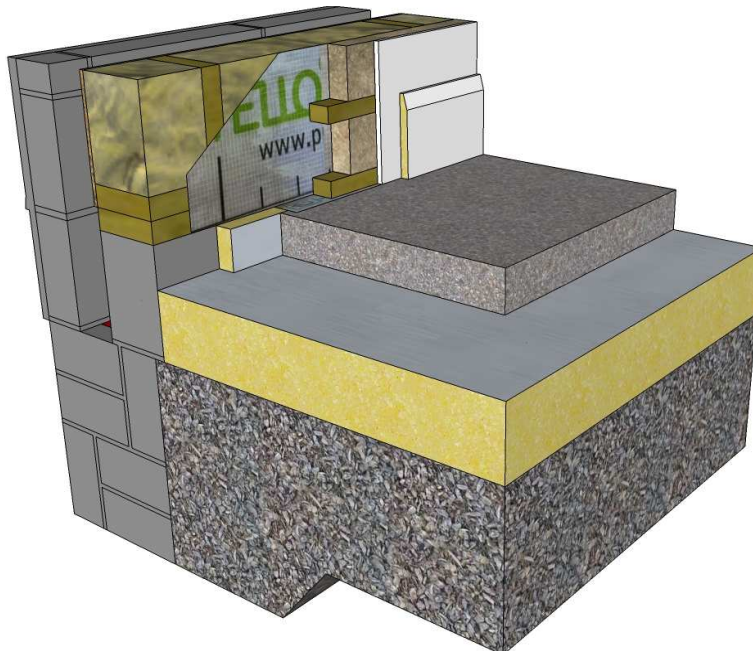

GROUND FLOOR - 140mm External Stud

**U-VALUE**  
**0.14**

Notes:  
P/A = 0.5

Copyright 2015  
RECEIVED, INSPECTED,  
AND APPROVED -  
DATE - \_\_\_\_\_  
SIGN - \_\_\_\_\_

Timbertech Homes Ltd.  
Ballinakill Yard,  
Enfield,  
Co. Meath  
Tel : ++353 (0) 46 954 2854

Title: Ground Floor - 140mm External Stud	Date: 17.04.2015
Scale: 1:10 on A4	Detail: 1B