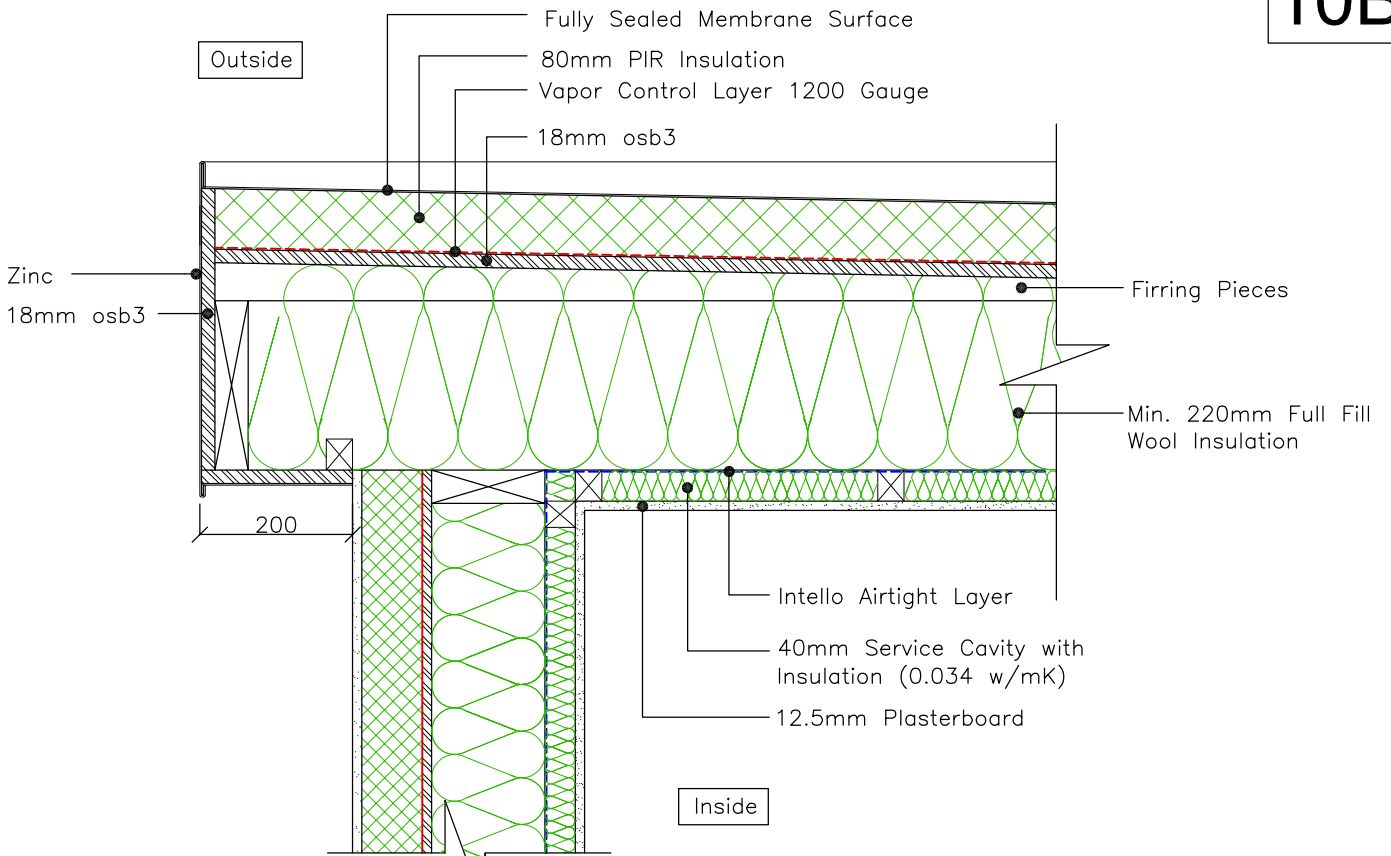

10B

**DORMER FLAT ROOF (warm roof)**

**U-VALUE**  
**0.10**

Notes:

Copyright 2013  
RECEIVED, INSPECTED,  
AND APPROVED -  
DATE - \_\_\_\_\_  
SIGN - \_\_\_\_\_

**Timbertech Homes Ltd.**  
Ballinakill Yard,  
Enfield,  
Co. Meath  
Tel : ++353 (0) 46 954 2854

Title: Dormer Flat Roof - warm roof	Date: 11.01.2013
Scale: 1:10 on A4	Detail: 10B