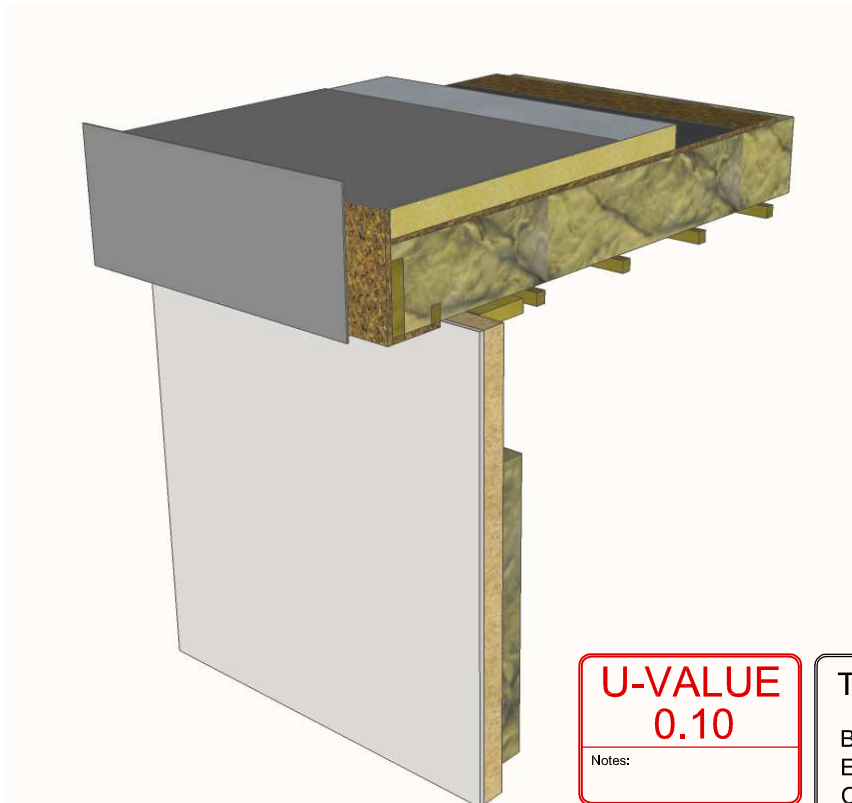

10B

**DORMER FLAT ROOF (warm roof)**

**U-VALUE**  
**0.10**

Notes:

Copyright 2013  
RECEIVED, INSPECTED,  
AND APPROVED -  
DATE - \_\_\_\_\_  
SIGN - \_\_\_\_\_

**Timbertech Homes Ltd.**  
Ballinakill Yard,  
Enfield,  
Co. Meath  
Tel : ++353 (0) 46 954 2854

Title: Dormer Flat Roof - warm roof	Date: 11.01.2013
Scale: 1:10 on A4	Detail: 10B