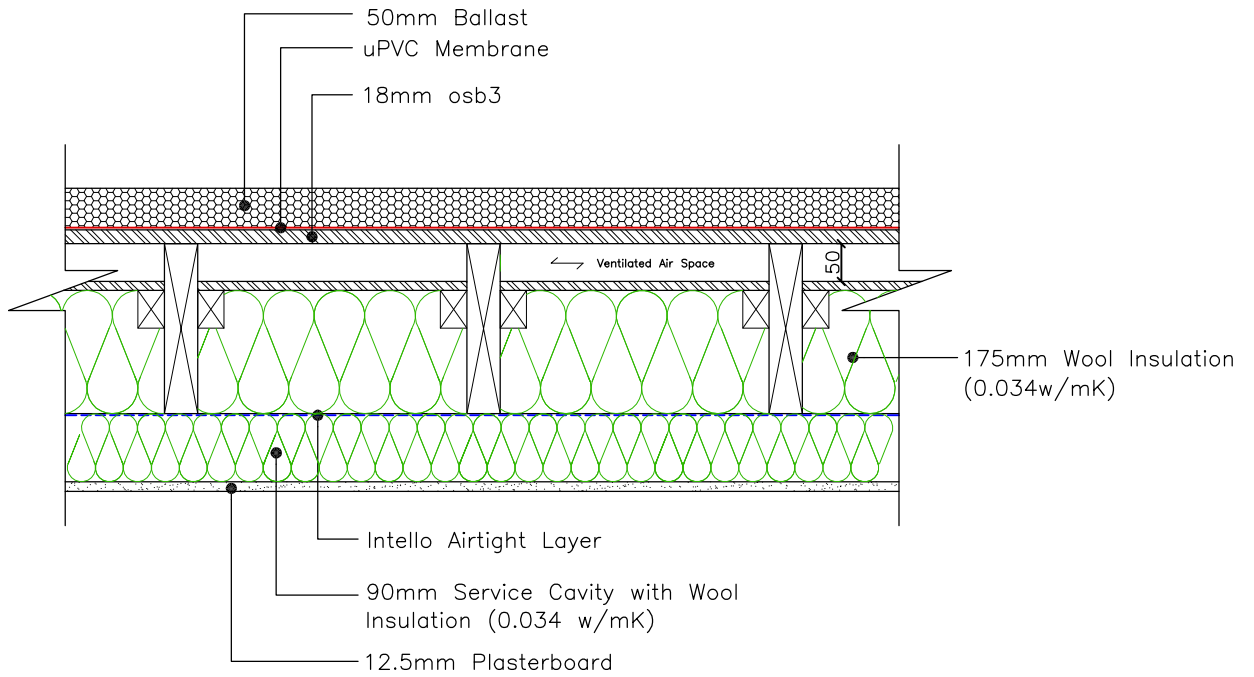

10A

FLAT ROOF (cold roof)

**U-VALUE**  
**0.10**

Notes:

Copyright 2013  
RECEIVED, INSPECTED,  
AND APPROVED -  
DATE - \_\_\_\_\_  
SIGN - \_\_\_\_\_

Timbertech Homes Ltd.  
Ballinakill Yard,  
Enfield,  
Co. Meath  
Tel : ++353 (0) 46 954 2854

Title: Flat Roof (cold roof)	Date: 11.01.2013
Scale: 1:10 on A4	Detail: 10A