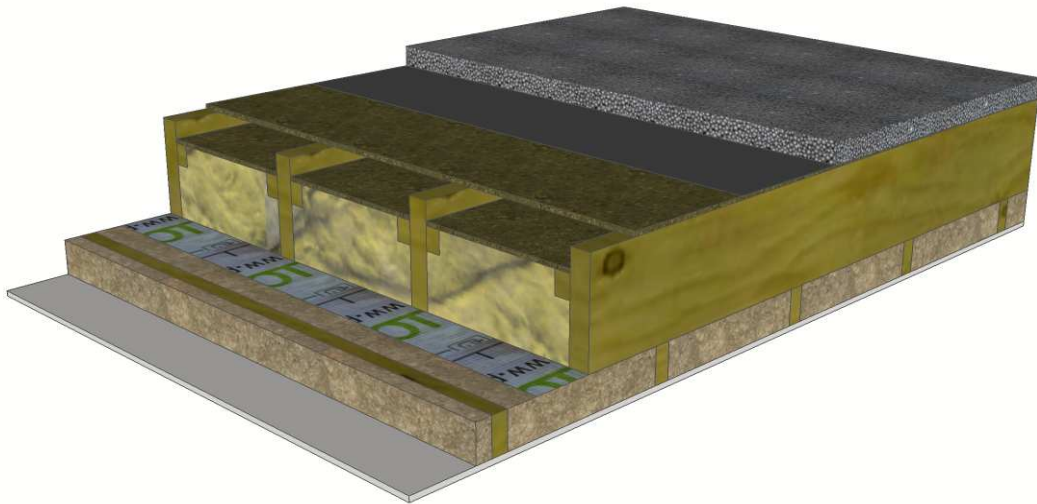

10A

FLAT ROOF (cold roof)

**U-VALUE**  
**0.10**

Notes:

Copyright 2013  
RECEIVED, INSPECTED,  
AND APPROVED -  
DATE - \_\_\_\_\_  
SIGN - \_\_\_\_\_

Timbertech Homes Ltd.  
Ballinakill Yard,  
Enfield,  
Co. Meath  
Tel : ++353 (0) 46 954 2854

Title: Flat Roof (cold roof)	Date: 11.01.2013
Scale: 1:10 on A4	Detail: 10A