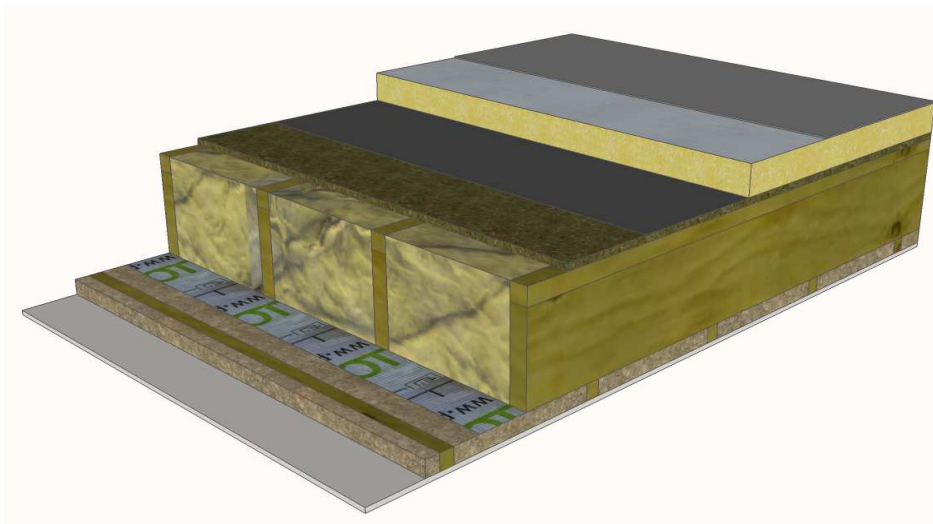

FLAT ROOF (warm roof)

U-VALUE
0.10

Notes:

Copyright 2013
RECEIVED, INSPECTED,
AND APPROVED -
DATE - _____
SIGN - _____

Timbertech Homes Ltd.
Ballinakill Yard,
Enfield,
Co. Meath
Tel : ++353 (0) 46 954 2854

| | |
|------------------------------|------------------|
| Title: Flat Roof (warm roof) | Date: 11.01.2013 |
| Scale: 1:10 on A4 | Detail: 10 |