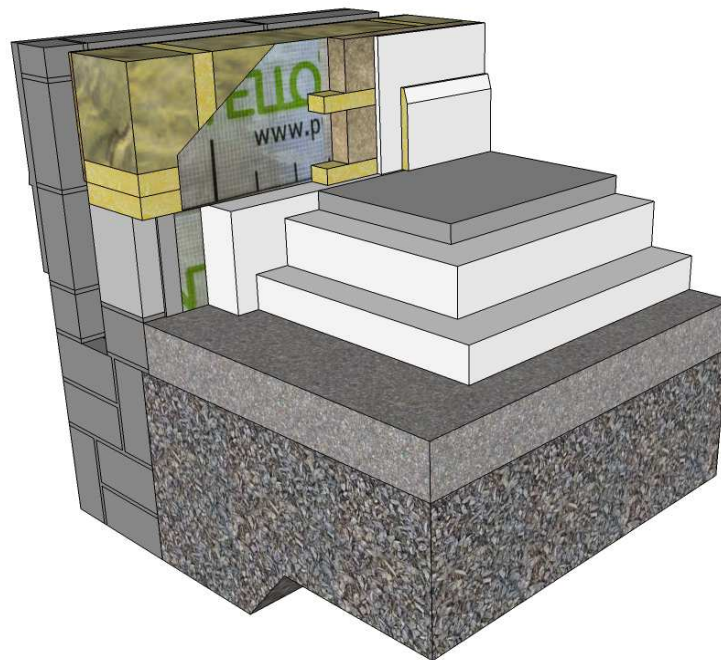

GROUND FLOOR - 184mm External Stud

**U-VALUE**  
**0.15**

Notes:  
P/A = 0.5

**Timbertech Homes Ltd.**  
Ballinakill Yard,  
Enfield,  
Co. Meath  
Tel : ++353 (0) 46 954 2854

Copyright 2015  
RECEIVED, INSPECTED,  
AND APPROVED -  
DATE - \_\_\_\_\_  
SIGN - \_\_\_\_\_

Title: Ground Floor - 184mm External Stud	Date: 07.12.2015
Scale: 1:10 on A4	Detail: 1