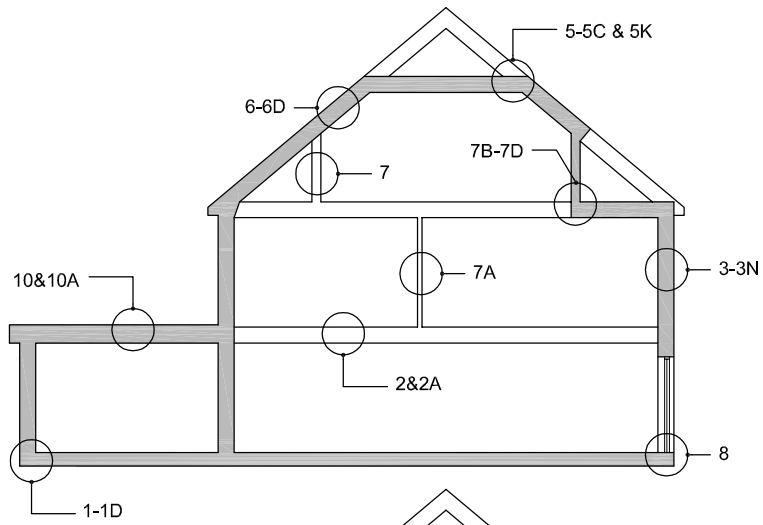

Copyright 2013
 RECEIVED, INSPECTED,
 AND APPROVED -
 DATE - _____
 SIGN - _____

Insulated Zone

DETAIL LEGEND

Timbertech Homes Ltd.
 Ballinakill Yard,
 Enfield,
 Co. Meath
 Tel : ++353 (0) 46 954 2854

Title: Detail Legend	Date: 07.12.2015
Scale: nts	Detail: n/a