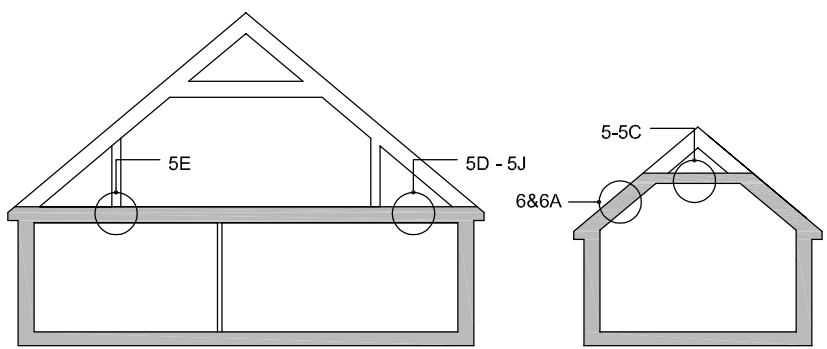

Copyright 2013
 RECEIVED, INSPECTED,
 AND APPROVED -
 DATE - _____
 SIGN - _____

Insulated Zone

DETAIL LEGEND

Timbertech Homes Ltd.
 Ballinakill Yard,
 Enfield,
 Co. Meath
 Tel : ++353 (0) 46 954 2854

Title: Detail Legend	Date: 07.12.2015
Scale: nts	Detail: n/a