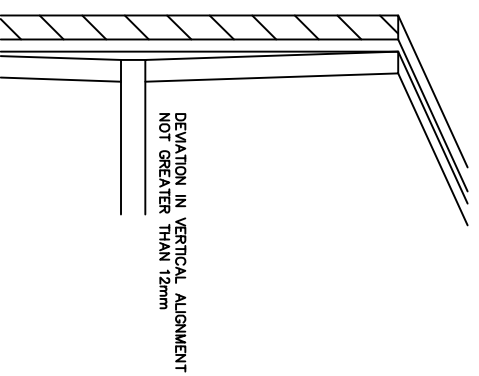

NOTE: LINE PLUMB & SQUARE ALL WALL PANELS BEFORE FINAL FIXING.

Timbertech Homes Ltd.

Ballinacill Yard,  
 Enfield,  
 Co. Meath.  
 Tel: ++353 (0) 46 954 2854  
 Fax: ++353 (0) 46 954 2853

Copyright 2017  
 RECEIVED, INSPECTED,  
 AND APPROVED -  
 DATE - \_\_\_\_\_  
 SIGN - \_\_\_\_\_

<b>Client</b> Timbertech Homes Ltd. Ballinacill Yard Enfield, Co. Meath		<b>Date:</b> 13/11/2017 <b>Drawn by:</b> Fergal O' Molley	
<b>Title:</b> Squaring & Plumb Walls		<b>Drawing Nr:</b> DET. 18	<b>Project:</b> Details